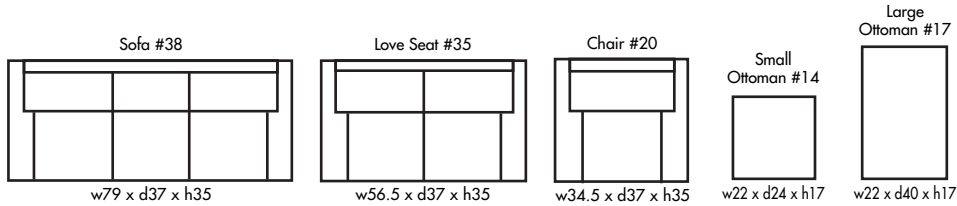

## CORTEZ

Height • 35 | Width • 79 | Depth • 37

▶ All Canadian Made

▶ All Italian Leather

▶ All Custom Built

▶ Top Grain Leather

▶ Hardwood Frames

# C O R T E Z

✦ Made in Canada ✦

Seat Cushion:	2.00 LBS Laminated Foam
Back Cushion:	Poly Fiber and Foam
Construction:	No Sag
Showwood Finish:	Expresso
Arm Height:	23"
Seat Height:	19"
Seat Depth:	19.5"
Leg Height:	5"