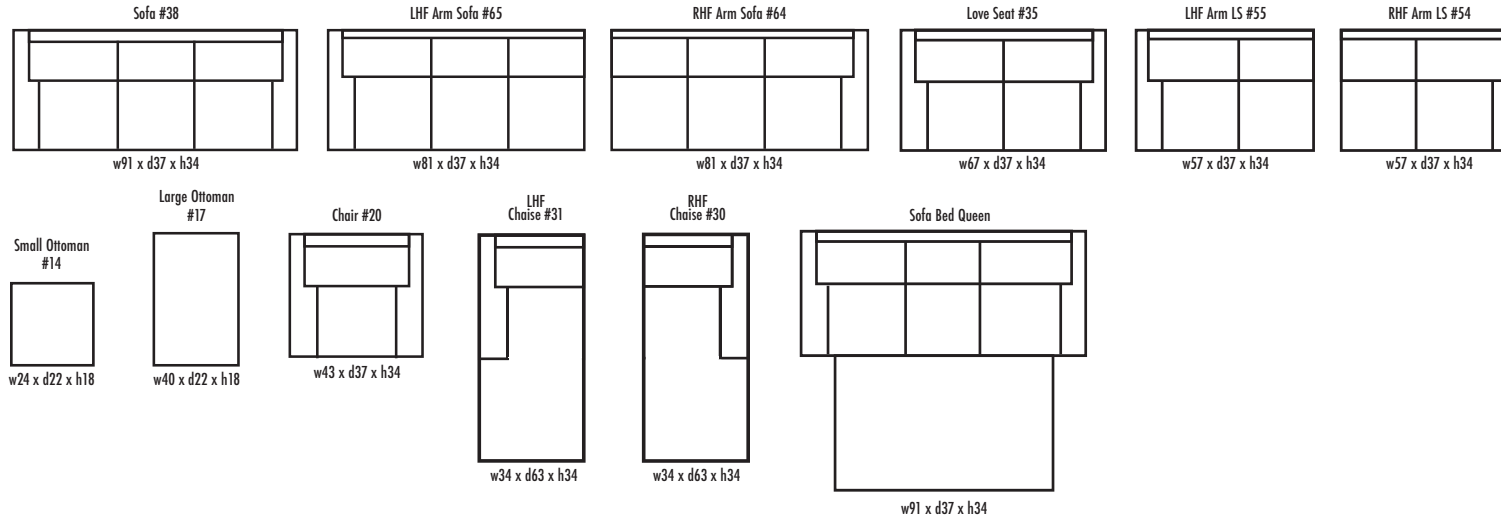

🍁 Made in Canada 🍁

Leather  Craft

A N D R E W

Height • 34 | Width • 91 | Depth • 63

▶ All Canadian Made

▶ All Italian Leather

▶ All Custom Built

▶ Top Grain Leather

▶ Hardwood Frames

A N D R E W

✦ Made in Canada ✦

Seat Cushion:	2 LB Foam Fibre Wrap
Back Cushion:	Poly Fibre and Foam
Construction:	No Sag
Showwood Finish:	Chrome
Arm Height:	25"
Seat Height:	18"
Seat Depth:	21" (Chaise 45")
Leg Height:	Metal 5"