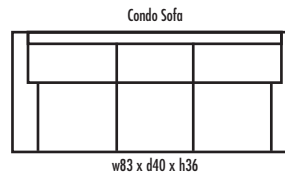

🍁 Made in Canada 🍁

Leather  Craft

CALEDON

Height • 36 | Width • 95 | Depth • 40

▶ All Canadian Made

▶ All Italian Leather

▶ All Custom Built

▶ Top Grain Leather

▶ Hardwood Frames

C A L E D O N

✦ Made in Canada ✦

Seat Cushion:	2 LBS Laminated Foam
Back Cushion:	Poly Fibre and Foam
Construction:	No Sag
Showwood Finish:	Expresso
Arm Height:	24"
Seat Height:	18.5"
Seat Depth:	24"
Leg Height:	3"