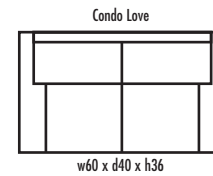

🍁 Made in Canada 🍁

Leather  Craft

CALEDON

Height • 36 | Width • 95 | Depth • 40

▶ All Canadian Made

▶ All Italian Leather

▶ All Custom Built

▶ Top Grain Leather

▶ Hardwood Frames

C A L E D O N

✦ Made in Canada ✦

Seat Cushion:	2 LBS Laminated Foam
Back Cushion:	Poly Fibre and Foam
Construction:	No Sag
Showwood Finish:	Expresso
Arm Height:	24"
Seat Height:	18.5"
Seat Depth:	24"
Leg Height:	3"