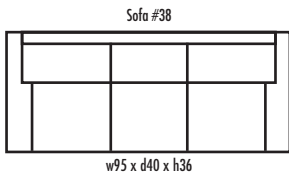

🍁 Made in Canada 🍁

Leather  Craft

CALEDON

Height • 36 | Width • 95 | Depth • 40

▶ All Canadian Made

▶ All Italian Leather

▶ All Custom Built

▶ Top Grain Leather

▶ Hardwood Frames

C A L E D O N

✦ Made in Canada ✦

Seat Cushion:	2 LBS Laminated Foam
Back Cushion:	Poly Fibre and Foam
Construction:	No Sag
Showwood Finish:	Expresso
Arm Height:	24"
Seat Height:	18.5"
Seat Depth:	24"
Leg Height:	3"