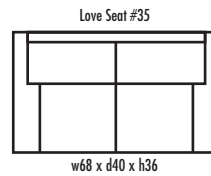

🍁 Made in Canada 🍁

Leather  Craft

CALEDON

Height • 36 | Width • 95 | Depth • 40

▶ All Canadian Made

▶ All Italian Leather

▶ All Custom Built

▶ Top Grain Leather

▶ Hardwood Frames

C A L E D O N

✦ Made in Canada ✦

Seat Cushion:	2 LBS Laminated Foam
Back Cushion:	Poly Fibre and Foam
Construction:	No Sag
Showwood Finish:	Expresso
Arm Height:	24"
Seat Height:	18.5"
Seat Depth:	24"
Leg Height:	3"