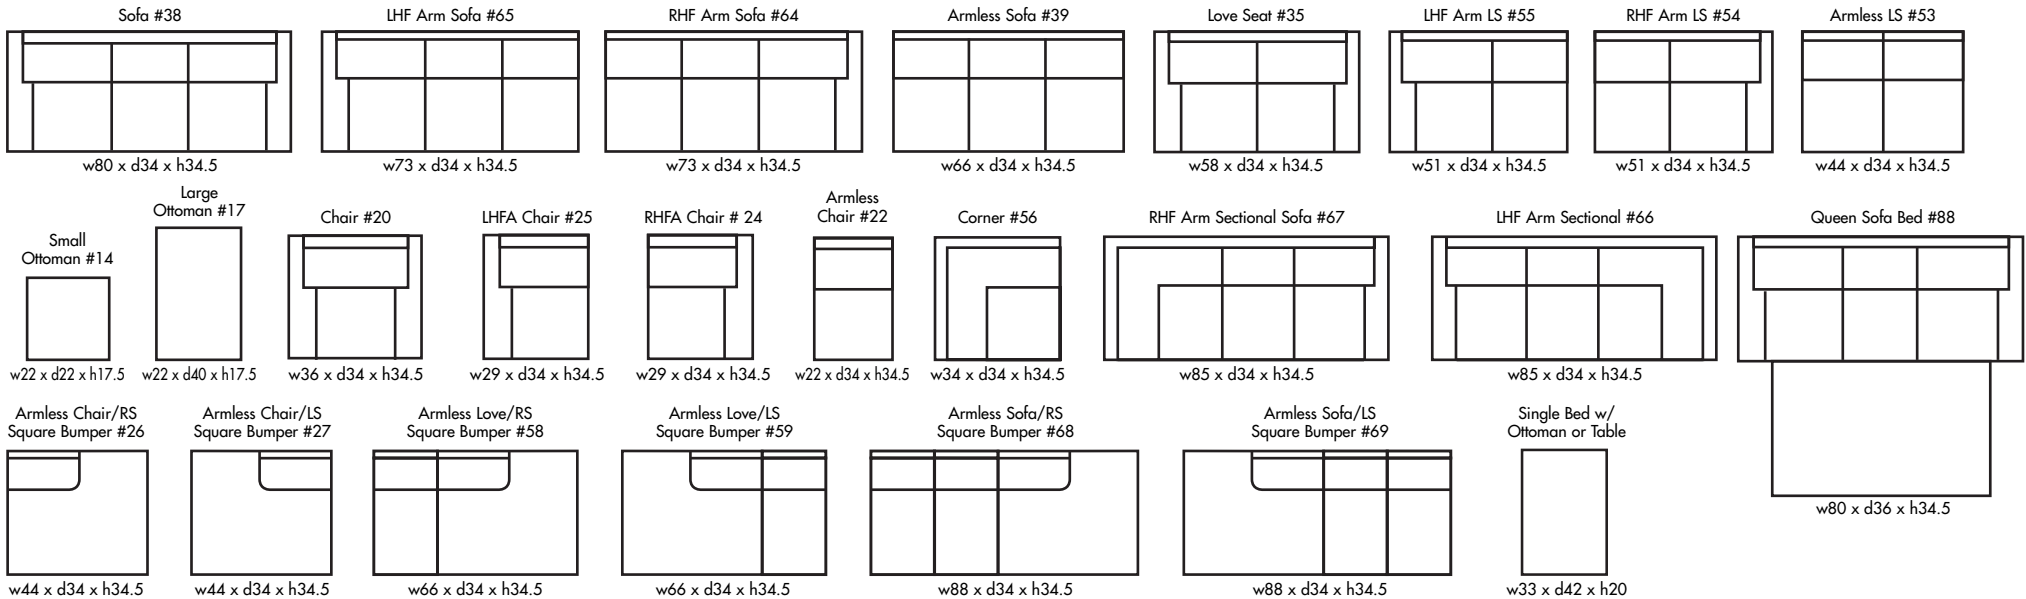

🍁 Made in Canada 🍁

Leather  Craft

DUNDAS SQUARE

Height • 34.5 | Width • 80 | Depth • 60

▶ All Canadian Made

▶ All Italian Leather

▶ All Custom Built

▶ Top Grain Leather

▶ Hardwood Frames

DUNDAS SQUARE

✦ Made in Canada ✦

Chaise Kit #21

Seat Cushion:	Laminated Foam
Back Cushion:	Ultracell Foam
Construction:	No Sag
Showwood Finish:	Walnut
Arm Height:	25.5"
Seat Height:	19"
Seat Depth:	21"
Leg Height:	5"