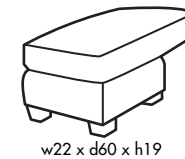

🍁 Made in Canada 🍁

Leather  Craft

DUNDAS SQUARE

Height • 34.5 | Width • 80 | Depth • 60

▶ All Canadian Made

▶ All Italian Leather

▶ All Custom Built

▶ Top Grain Leather

▶ Hardwood Frames

DUNDAS SQUARE

✦ Made in Canada ✦

Chaise Kit #21

Seat Cushion:	Laminated Foam
Back Cushion:	Ultracell Foam
Construction:	No Sag
Showwood Finish:	Walnut
Arm Height:	25.5"
Seat Height:	19"
Seat Depth:	21"
Leg Height:	5"