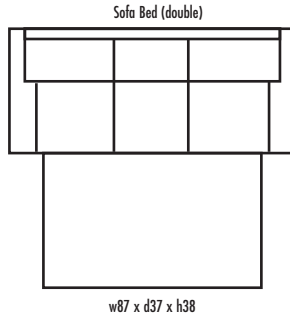

🍁 Made in Canada 🍁

Leather  Craft

D U R H A M

Height • 38 | Width • 87 | Depth • 37

▶ All Canadian Made

▶ All Italian Leather

▶ All Custom Built

▶ Top Grain Leather

▶ Hardwood Frames

D U R H A M

✦ Made in Canada ✦

Seat Cushion:	2 LBS Laminated Foam
Back Cushion:	Poly Fibre and Foam
Construction:	No Sag
Showwood Finish:	Espresso
Arm Height:	25"
Seat Height:	19"
Seat Depth:	21.5"
Leg Height:	3"