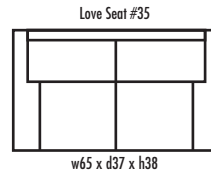

🍁 Made in Canada 🍁

Leather  Craft

D U R H A M

Height • 38 | Width • 87 | Depth • 37

▶ All Canadian Made

▶ All Italian Leather

▶ All Custom Built

▶ Top Grain Leather

▶ Hardwood Frames

D U R H A M

✦ Made in Canada ✦

Seat Cushion:	2 LBS Laminated Foam
Back Cushion:	Poly Fibre and Foam
Construction:	No Sag
Showwood Finish:	Espresso
Arm Height:	25"
Seat Height:	19"
Seat Depth:	21.5"
Leg Height:	3"