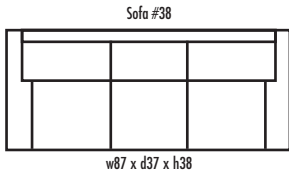

🍁 Made in Canada 🍁

Leather  Craft

D U R H A M

Height • 38 | Width • 87 | Depth • 37

▶ All Canadian Made

▶ All Italian Leather

▶ All Custom Built

▶ Top Grain Leather

▶ Hardwood Frames

D U R H A M

✦ Made in Canada ✦

Seat Cushion:	2 LBS Laminated Foam
Back Cushion:	Poly Fibre and Foam
Construction:	No Sag
Showwood Finish:	Espresso
Arm Height:	25"
Seat Height:	19"
Seat Depth:	21.5"
Leg Height:	3"