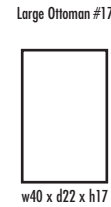

🍁 Made in Canada 🍁

Leather  Craft

D U R H A M

Height • 38 | Width • 87 | Depth • 37

▶ All Canadian Made

▶ All Italian Leather

▶ All Custom Built

▶ Top Grain Leather

▶ Hardwood Frames

D U R H A M

✦ Made in Canada ✦

Seat Cushion:	2 LBS Laminated Foam
Back Cushion:	Poly Fibre and Foam
Construction:	No Sag
Showwood Finish:	Espresso
Arm Height:	25"
Seat Height:	19"
Seat Depth:	21.5"
Leg Height:	3"