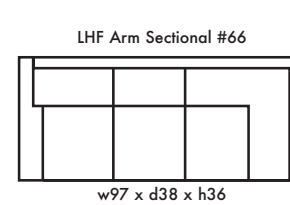

🍁 Made in Canada 🍁

Leather  Craft

LISA B

Height • 36 | Width • 89 | Depth • 38

▶ All Canadian Made

▶ All Italian Leather

▶ All Custom Built

▶ Top Grain Leather

▶ Hardwood Frames

L I S A B

✦ Made in Canada ✦

Seat Cushion:	Laminated Foam
Back Cushion:	Polyfiber and Foam
Construction:	No Sag
Showwood Finish:	Red Walnut
Arm Height:	25.5"
Seat Height:	18"
Seat Depth:	21"
Leg Height:	3"