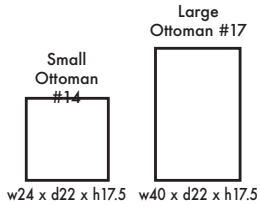

🍁 Made in Canada 🍁

Leather  Craft

LISA B

Height • 36 | Width • 89 | Depth • 38

▶ All Canadian Made

▶ All Italian Leather

▶ All Custom Built

▶ Top Grain Leather

▶ Hardwood Frames

L I S A B

✦ Made in Canada ✦

Seat Cushion:	Laminated Foam
Back Cushion:	Polyfiber and Foam
Construction:	No Sag
Showwood Finish:	Red Walnut
Arm Height:	25.5"
Seat Height:	18"
Seat Depth:	21"
Leg Height:	3"