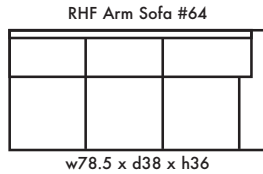

🍁 Made in Canada 🍁

Leather  Craft

LISA B

Height • 36 | Width • 89 | Depth • 38

▶ All Canadian Made

▶ All Italian Leather

▶ All Custom Built

▶ Top Grain Leather

▶ Hardwood Frames

L I S A B

✦ Made in Canada ✦

Seat Cushion:	Laminated Foam
Back Cushion:	Polyfiber and Foam
Construction:	No Sag
Showwood Finish:	Red Walnut
Arm Height:	25.5"
Seat Height:	18"
Seat Depth:	21"
Leg Height:	3"