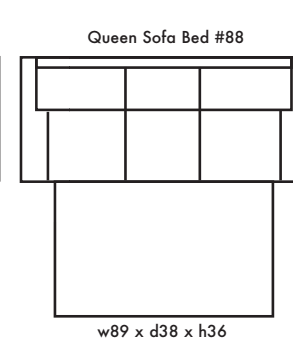

🍁 Made in Canada 🍁

Leather  Craft

LISA B

Height • 36 | Width • 89 | Depth • 38

▶ All Canadian Made

▶ All Italian Leather

▶ All Custom Built

▶ Top Grain Leather

▶ Hardwood Frames

L I S A B

✦ Made in Canada ✦

Seat Cushion:	Laminated Foam
Back Cushion:	Polyfiber and Foam
Construction:	No Sag
Showwood Finish:	Red Walnut
Arm Height:	25.5"
Seat Height:	18"
Seat Depth:	21"
Leg Height:	3"