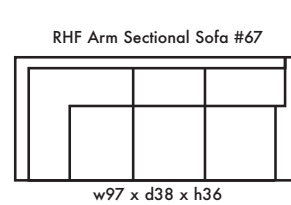

🍁 Made in Canada 🍁

Leather  Craft

LISA B

Height • 36 | Width • 89 | Depth • 38

▶ All Canadian Made

▶ All Italian Leather

▶ All Custom Built

▶ Top Grain Leather

▶ Hardwood Frames

L I S A B

✦ Made in Canada ✦

Seat Cushion:	Laminated Foam
Back Cushion:	Polyfiber and Foam
Construction:	No Sag
Showwood Finish:	Red Walnut
Arm Height:	25.5"
Seat Height:	18"
Seat Depth:	21"
Leg Height:	3"