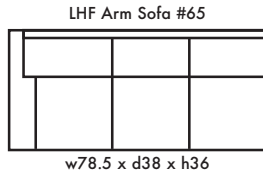

🍁 Made in Canada 🍁

Leather  Craft

LISA B

Height • 36 | Width • 89 | Depth • 38

▶ All Canadian Made

▶ All Italian Leather

▶ All Custom Built

▶ Top Grain Leather

▶ Hardwood Frames

L I S A B

✦ Made in Canada ✦

Seat Cushion:	Laminated Foam
Back Cushion:	Polyfiber and Foam
Construction:	No Sag
Showwood Finish:	Red Walnut
Arm Height:	25.5"
Seat Height:	18"
Seat Depth:	21"
Leg Height:	3"