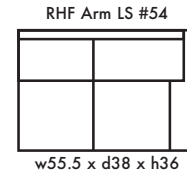

🍁 Made in Canada 🍁

Leather  Craft

LISA B

Height • 36 | Width • 89 | Depth • 38

▶ All Canadian Made

▶ All Italian Leather

▶ All Custom Built

▶ Top Grain Leather

▶ Hardwood Frames

L I S A B

✦ Made in Canada ✦

Seat Cushion:	Laminated Foam
Back Cushion:	Polyfiber and Foam
Construction:	No Sag
Showwood Finish:	Red Walnut
Arm Height:	25.5"
Seat Height:	18"
Seat Depth:	21"
Leg Height:	3"