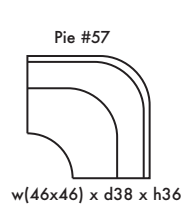

🍁 Made in Canada 🍁

Leather  Craft

LISA B

Height • 36 | Width • 89 | Depth • 38

▶ All Canadian Made

▶ All Italian Leather

▶ All Custom Built

▶ Top Grain Leather

▶ Hardwood Frames

L I S A B

✦ Made in Canada ✦

Seat Cushion:	Laminated Foam
Back Cushion:	Polyfiber and Foam
Construction:	No Sag
Showwood Finish:	Red Walnut
Arm Height:	25.5"
Seat Height:	18"
Seat Depth:	21"
Leg Height:	3"