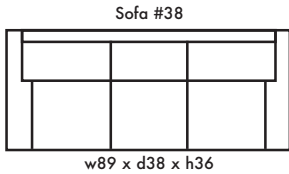

🍁 Made in Canada 🍁

Leather  Craft

LISA B

Height • 36 | Width • 89 | Depth • 38

▶ All Canadian Made

▶ All Italian Leather

▶ All Custom Built

▶ Top Grain Leather

▶ Hardwood Frames

L I S A B

✦ Made in Canada ✦

Seat Cushion:	Laminated Foam
Back Cushion:	Polyfiber and Foam
Construction:	No Sag
Showwood Finish:	Red Walnut
Arm Height:	25.5"
Seat Height:	18"
Seat Depth:	21"
Leg Height:	3"