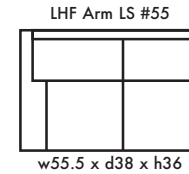

🍁 Made in Canada 🍁

Leather  Craft

LISA B

Height • 36 | Width • 89 | Depth • 38

▶ All Canadian Made

▶ All Italian Leather

▶ All Custom Built

▶ Top Grain Leather

▶ Hardwood Frames

L I S A B

✦ Made in Canada ✦

Seat Cushion:	Laminated Foam
Back Cushion:	Polyfiber and Foam
Construction:	No Sag
Showwood Finish:	Red Walnut
Arm Height:	25.5"
Seat Height:	18"
Seat Depth:	21"
Leg Height:	3"