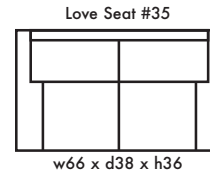

🍁 Made in Canada 🍁

Leather  Craft

LISA B

Height • 36 | Width • 89 | Depth • 38

▶ All Canadian Made

▶ All Italian Leather

▶ All Custom Built

▶ Top Grain Leather

▶ Hardwood Frames

L I S A B

✦ Made in Canada ✦

Seat Cushion:	Laminated Foam
Back Cushion:	Polyfiber and Foam
Construction:	No Sag
Showwood Finish:	Red Walnut
Arm Height:	25.5"
Seat Height:	18"
Seat Depth:	21"
Leg Height:	3"