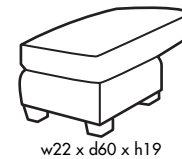

🍁 Made in Canada 🍁

Leather  Craft

MADISON SQUARE

Height • 34.5 | Width • 86 | Depth • 86

▶ All Canadian Made

▶ All Italian Leather

▶ All Custom Built

▶ Top Grain Leather

▶ Hardwood Frames

M A D I S O N S Q U A R E

✦ Made in Canada ✦

Chaise Kit #21

Seat Cushion:	Laminated Foam
Back Cushion:	Ultracell Foam
Construction:	No Sag
Showwood Finish:	Walnut
Arm Height:	25.5"
Seat Height:	19"
Seat Depth:	21"
Leg Height:	5"