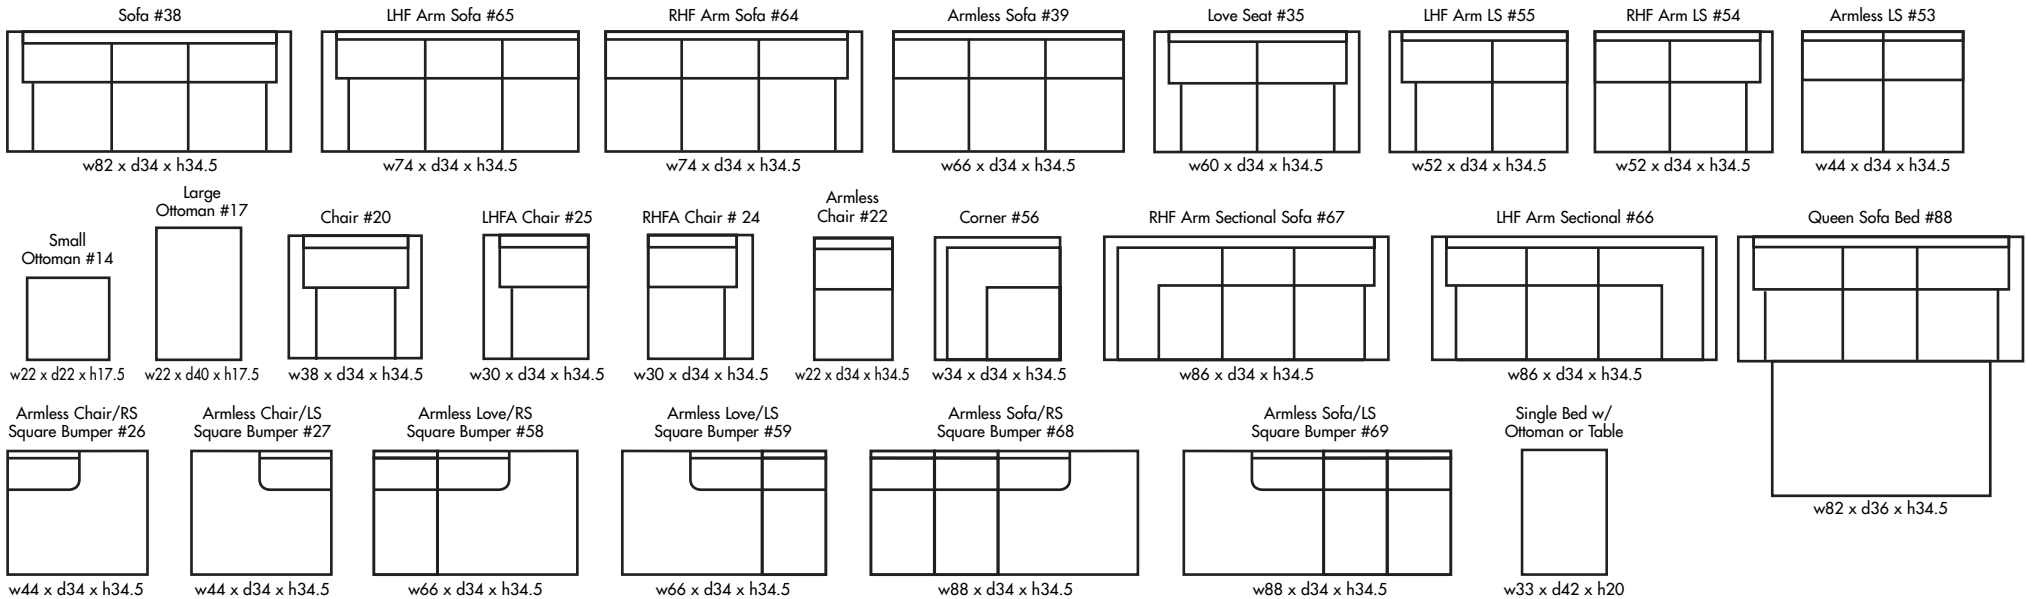

🍁 Made in Canada 🍁

Leather  Craft

MADISON SQUARE

Height • 34.5 | Width • 86 | Depth • 86

▶ All Canadian Made

▶ All Italian Leather

▶ All Custom Built

▶ Top Grain Leather

▶ Hardwood Frames

M A D I S O N S Q U A R E

✦ Made in Canada ✦

Chaise Kit #21

Seat Cushion:	Laminated Foam
Back Cushion:	Ultracell Foam
Construction:	No Sag
Showwood Finish:	Walnut
Arm Height:	25.5"
Seat Height:	19"
Seat Depth:	21"
Leg Height:	5"