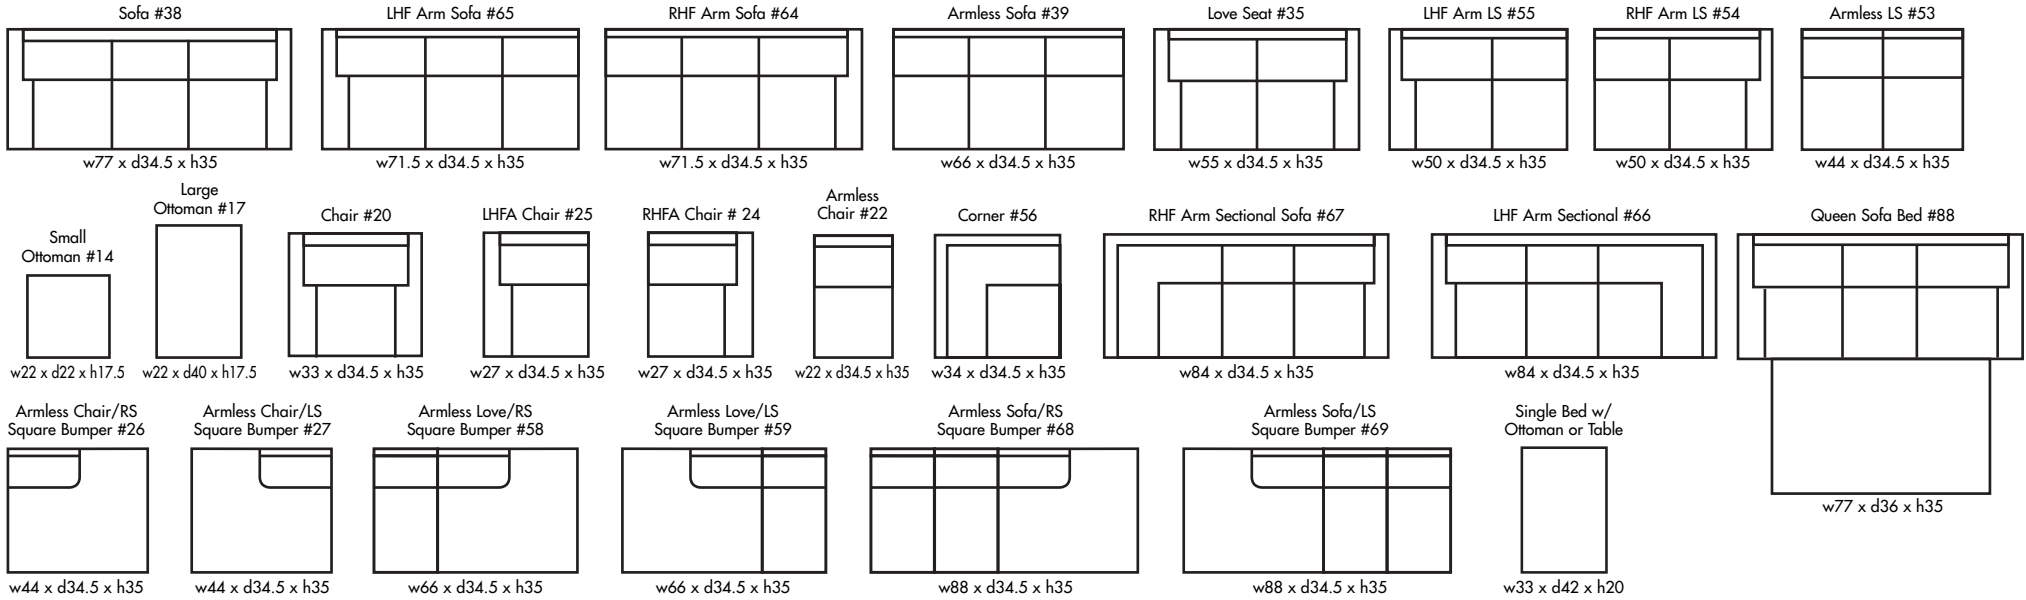

## MAPLE SQUARE

Height • 35 | Width • 106 x 83 | Depth • 60

▶ All Canadian Made

▶ All Italian Leather

▶ All Custom Built

▶ Top Grain Leather

▶ Hardwood Frames

# MAPLE SQUARE

✦ Made in Canada ✦

Chaise Kit #21

Seat Cushion:	Laminated Foam
Back Cushion:	Ultracell Foam
Construction:	No Sag
Showwood Finish:	Walnut
Arm Height:	26"
Seat Height:	19"
Seat Depth:	21"
Leg Height:	5"