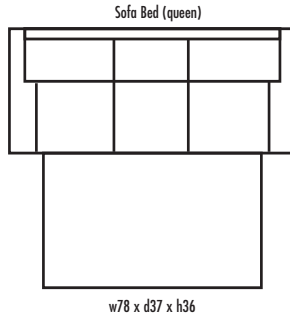

🍁 Made in Canada 🍁

Leather  Craft

MARKHAM

Height • 36 | Width • 78 | Depth • 37

▶ All Canadian Made

▶ All Italian Leather

▶ All Custom Built

▶ Top Grain Leather

▶ Hardwood Frames

M A R K H A M

✦ Made in Canada ✦

| | |
|------------------|----------------------|
| Seat Cushion: | 2 LBS Laminated Foam |
| Back Cushion: | Poly Fibre and Foam |
| Construction: | No Sag |
| Showwood Finish: | Espresso or Crome |
| Arm Height: | 28" |
| Seat Height: | 19" |
| Seat Depth: | 21" |
| Leg Height: | 5" |