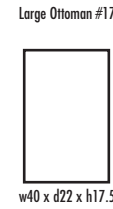

🍁 Made in Canada 🍁

Leather  Craft

MARKHAM

Height • 36 | Width • 78 | Depth • 37

▶ All Canadian Made

▶ All Italian Leather

▶ All Custom Built

▶ Top Grain Leather

▶ Hardwood Frames

M A R K H A M

✦ Made in Canada ✦

| | |
|------------------|----------------------|
| Seat Cushion: | 2 LBS Laminated Foam |
| Back Cushion: | Poly Fibre and Foam |
| Construction: | No Sag |
| Showwood Finish: | Espresso or Crome |
| Arm Height: | 28" |
| Seat Height: | 19" |
| Seat Depth: | 21" |
| Leg Height: | 5" |