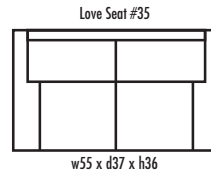

🍁 Made in Canada 🍁

Leather  Craft

MARKHAM

Height • 36 | Width • 78 | Depth • 37

▶ All Canadian Made

▶ All Italian Leather

▶ All Custom Built

▶ Top Grain Leather

▶ Hardwood Frames

M A R K H A M

✦ Made in Canada ✦

| | |
|------------------|----------------------|
| Seat Cushion: | 2 LBS Laminated Foam |
| Back Cushion: | Poly Fibre and Foam |
| Construction: | No Sag |
| Showwood Finish: | Espresso or Crome |
| Arm Height: | 28" |
| Seat Height: | 19" |
| Seat Depth: | 21" |
| Leg Height: | 5" |