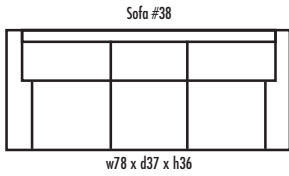

🍁 Made in Canada 🍁

Leather  Craft

MARKHAM

Height • 36 | Width • 78 | Depth • 37

▶ All Canadian Made

▶ All Italian Leather

▶ All Custom Built

▶ Top Grain Leather

▶ Hardwood Frames

M A R K H A M

✦ Made in Canada ✦

| | |
|------------------|----------------------|
| Seat Cushion: | 2 LBS Laminated Foam |
| Back Cushion: | Poly Fibre and Foam |
| Construction: | No Sag |
| Showwood Finish: | Espresso or Crome |
| Arm Height: | 28" |
| Seat Height: | 19" |
| Seat Depth: | 21" |
| Leg Height: | 5" |