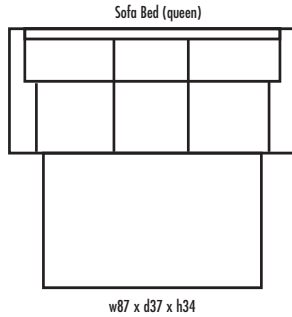

🍁 Made in Canada 🍁

Leather  Craft

M A T H E W

Height • 34 | Width • 115 | Depth • 93

▶ All Canadian Made

▶ All Italian Leather

▶ All Custom Built

▶ Top Grain Leather

▶ Hardwood Frames

M A T H E W

✦ Made in Canada ✦

Seat Cushion:	2 LBS Laminated Foam
Back Cushion:	Poly Fibre and Foam
Construction:	No Sag
Showwood Finish:	Espresso
Arm Height:	23"
Seat Height:	17"
Seat Depth:	21"
Leg Height:	2.5"