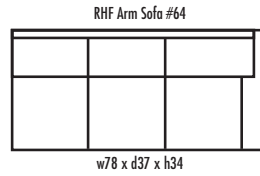

🍁 Made in Canada 🍁

Leather  Craft

M A T H E W

Height • 34 | Width • 115 | Depth • 93

▶ All Canadian Made

▶ All Italian Leather

▶ All Custom Built

▶ Top Grain Leather

▶ Hardwood Frames

M A T H E W

✦ Made in Canada ✦

Seat Cushion:	2 LBS Laminated Foam
Back Cushion:	Poly Fibre and Foam
Construction:	No Sag
Showwood Finish:	Espresso
Arm Height:	23"
Seat Height:	17"
Seat Depth:	21"
Leg Height:	2.5"