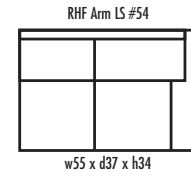

🍁 Made in Canada 🍁

Leather  Craft

M A T H E W

Height • 34 | Width • 115 | Depth • 93

▶ All Canadian Made

▶ All Italian Leather

▶ All Custom Built

▶ Top Grain Leather

▶ Hardwood Frames

M A T H E W

✦ Made in Canada ✦

Seat Cushion:	2 LBS Laminated Foam
Back Cushion:	Poly Fibre and Foam
Construction:	No Sag
Showwood Finish:	Espresso
Arm Height:	23"
Seat Height:	17"
Seat Depth:	21"
Leg Height:	2.5"