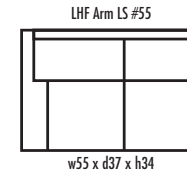

🍁 Made in Canada 🍁

Leather  Craft

M A T H E W

Height • 34 | Width • 115 | Depth • 93

▶ All Canadian Made

▶ All Italian Leather

▶ All Custom Built

▶ Top Grain Leather

▶ Hardwood Frames

M A T H E W

✦ Made in Canada ✦

Seat Cushion:	2 LBS Laminated Foam
Back Cushion:	Poly Fibre and Foam
Construction:	No Sag
Showwood Finish:	Espresso
Arm Height:	23"
Seat Height:	17"
Seat Depth:	21"
Leg Height:	2.5"