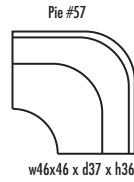

🍁 Made in Canada 🍁

Leather  Craft

M A T H E W

Height • 34 | Width • 115 | Depth • 93

▶ All Canadian Made

▶ All Italian Leather

▶ All Custom Built

▶ Top Grain Leather

▶ Hardwood Frames

M A T H E W

✦ Made in Canada ✦

Seat Cushion:	2 LBS Laminated Foam
Back Cushion:	Poly Fibre and Foam
Construction:	No Sag
Showwood Finish:	Espresso
Arm Height:	23"
Seat Height:	17"
Seat Depth:	21"
Leg Height:	2.5"