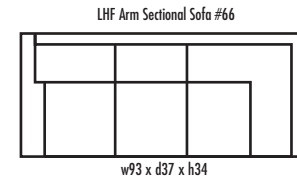

🍁 Made in Canada 🍁

Leather  Craft

M A T H E W

Height • 34 | Width • 115 | Depth • 93

▶ All Canadian Made

▶ All Italian Leather

▶ All Custom Built

▶ Top Grain Leather

▶ Hardwood Frames

M A T H E W

✦ Made in Canada ✦

Seat Cushion:	2 LBS Laminated Foam
Back Cushion:	Poly Fibre and Foam
Construction:	No Sag
Showwood Finish:	Espresso
Arm Height:	23"
Seat Height:	17"
Seat Depth:	21"
Leg Height:	2.5"