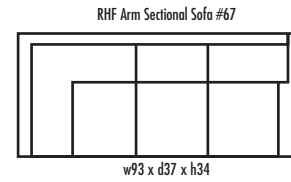

🍁 Made in Canada 🍁

Leather  Craft

M A T H E W

Height • 34 | Width • 115 | Depth • 93

▶ All Canadian Made

▶ All Italian Leather

▶ All Custom Built

▶ Top Grain Leather

▶ Hardwood Frames

M A T H E W

✦ Made in Canada ✦

Seat Cushion:	2 LBS Laminated Foam
Back Cushion:	Poly Fibre and Foam
Construction:	No Sag
Showwood Finish:	Espresso
Arm Height:	23"
Seat Height:	17"
Seat Depth:	21"
Leg Height:	2.5"