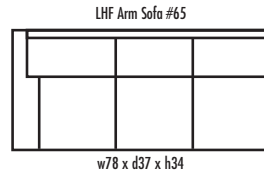

🍁 Made in Canada 🍁

Leather  Craft

M A T H E W

Height • 34 | Width • 115 | Depth • 93

▶ All Canadian Made

▶ All Italian Leather

▶ All Custom Built

▶ Top Grain Leather

▶ Hardwood Frames

M A T H E W

✦ Made in Canada ✦

Seat Cushion:	2 LBS Laminated Foam
Back Cushion:	Poly Fibre and Foam
Construction:	No Sag
Showwood Finish:	Espresso
Arm Height:	23"
Seat Height:	17"
Seat Depth:	21"
Leg Height:	2.5"