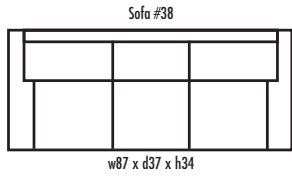

🍁 Made in Canada 🍁

Leather  Craft

M A T H E W

Height • 34 | Width • 115 | Depth • 93

▶ All Canadian Made

▶ All Italian Leather

▶ All Custom Built

▶ Top Grain Leather

▶ Hardwood Frames

M A T H E W

✦ Made in Canada ✦

Seat Cushion:	2 LBS Laminated Foam
Back Cushion:	Poly Fibre and Foam
Construction:	No Sag
Showwood Finish:	Espresso
Arm Height:	23"
Seat Height:	17"
Seat Depth:	21"
Leg Height:	2.5"