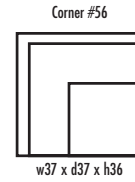

🍁 Made in Canada 🍁

Leather  Craft

M A T H E W

Height • 34 | Width • 115 | Depth • 93

▶ All Canadian Made

▶ All Italian Leather

▶ All Custom Built

▶ Top Grain Leather

▶ Hardwood Frames

M A T H E W

✦ Made in Canada ✦

Seat Cushion:	2 LBS Laminated Foam
Back Cushion:	Poly Fibre and Foam
Construction:	No Sag
Showwood Finish:	Espresso
Arm Height:	23"
Seat Height:	17"
Seat Depth:	21"
Leg Height:	2.5"