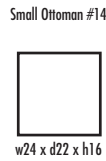

🍁 Made in Canada 🍁

Leather  Craft

M A T H E W

Height • 34 | Width • 115 | Depth • 93

▶ All Canadian Made

▶ All Italian Leather

▶ All Custom Built

▶ Top Grain Leather

▶ Hardwood Frames

M A T H E W

✦ Made in Canada ✦

Seat Cushion:	2 LBS Laminated Foam
Back Cushion:	Poly Fibre and Foam
Construction:	No Sag
Showwood Finish:	Espresso
Arm Height:	23"
Seat Height:	17"
Seat Depth:	21"
Leg Height:	2.5"