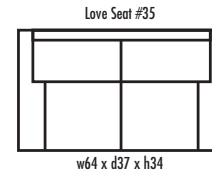

🍁 Made in Canada 🍁

Leather  Craft

M A T H E W

Height • 34 | Width • 115 | Depth • 93

▶ All Canadian Made

▶ All Italian Leather

▶ All Custom Built

▶ Top Grain Leather

▶ Hardwood Frames

M A T H E W

✦ Made in Canada ✦

Seat Cushion:	2 LBS Laminated Foam
Back Cushion:	Poly Fibre and Foam
Construction:	No Sag
Showwood Finish:	Espresso
Arm Height:	23"
Seat Height:	17"
Seat Depth:	21"
Leg Height:	2.5"