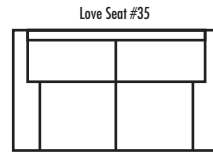

🍁 Made in Canada 🍁

Leather  Craft

SIMCOE

Height • 40 | Width • 85 | Depth • 38

▶ All Canadian Made

▶ All Italian Leather

▶ All Custom Built

▶ Top Grain Leather

▶ Hardwood Frames

S I M C O E

✦ Made in Canada ✦

w85 x d38 x h40

w85 x d38 x h40

w62 x d38 x h40

w39 x d38 x h40

w24 x d22 x h17

Large Ottoman #17

w40 x d22 x h17

Seat Cushion:	2 LBS Laminated Foam
Back Cushion:	Poly Fibre and Foam
Construction:	No Sag
Showwood Finish:	Red Walnut
Arm Height:	24"
Seat Height:	18.5"
Seat Depth:	21"
Leg Height:	3"