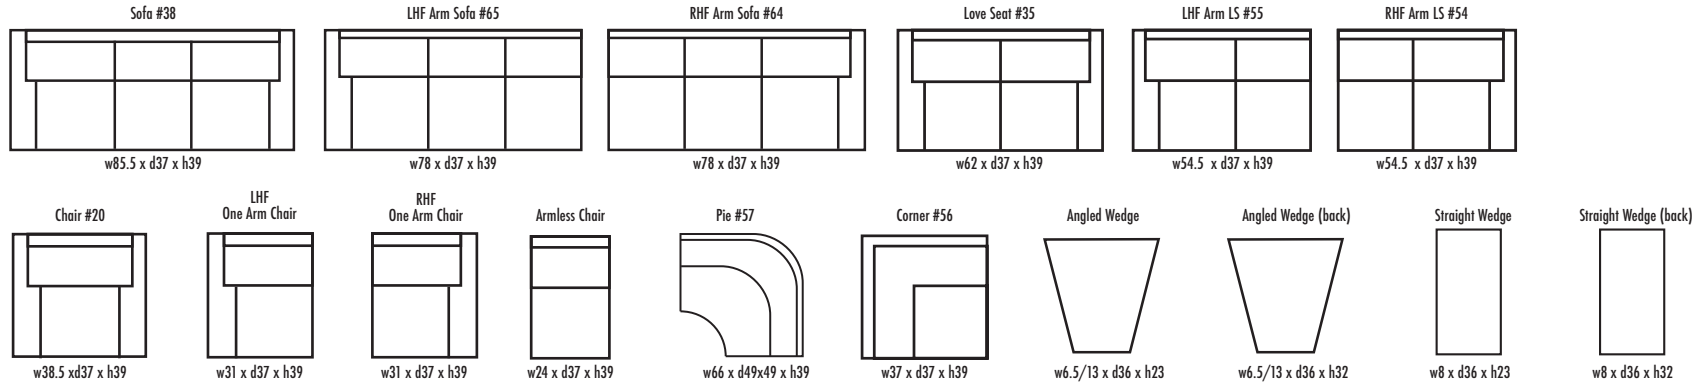

🍁 Made in Canada 🍁

Leather  Craft

TEXAS E

Height • 39 | Width • 85.5 | Depth • 37

▶ All Canadian Made

▶ All Italian Leather

▶ All Custom Built

▶ Top Grain Leather

# T E X A S E

✦ Made in Canada ✦

Seat Cushion:	2.5 LBS Foam Fibre Wrap
Back Cushion:	Poly Fibre and Foam
Construction:	No Sag
Showwood Finish:	None
Arm Height:	24"
Seat Height:	18.5"
Seat Depth:	20.5"
Leg Height:	Metal Base