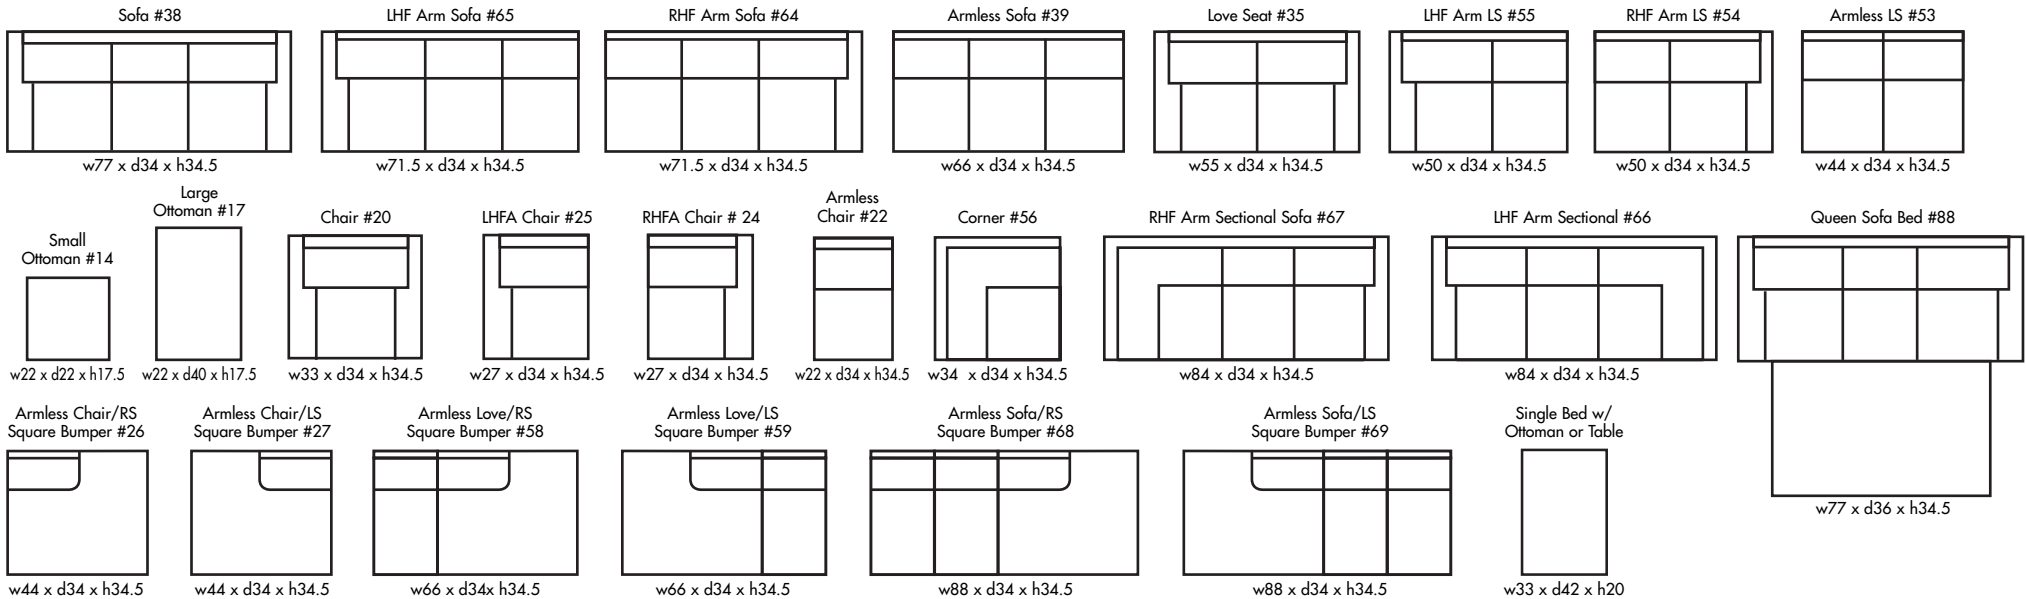

## TIME SQUARE

Height • 34.5 | Width • 84 | Depth • 100

▶ All Canadian Made

▶ All Italian Leather

▶ All Custom Built

▶ Top Grain Leather

▶ Hardwood Frames

# TIME SQUARE

✦ Made in Canada ✦

Chaise Kit #21

Seat Cushion:	Laminated Foam
Back Cushion:	Ultracell Foam
Construction:	No Sag
Showwood Finish:	Walnut
Arm Height:	25.5"
Seat Height:	19"
Seat Depth:	21"
Leg Height:	5"