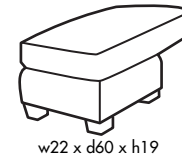

## TIME SQUARE

Height • 34.5 | Width • 84 | Depth • 100

▶ All Canadian Made

▶ All Italian Leather

▶ All Custom Built

▶ Top Grain Leather

▶ Hardwood Frames

# TIME SQUARE

✦ Made in Canada ✦

Chaise Kit #21

Seat Cushion:	Laminated Foam
Back Cushion:	Ultracell Foam
Construction:	No Sag
Showwood Finish:	Walnut
Arm Height:	25.5"
Seat Height:	19"
Seat Depth:	21"
Leg Height:	5"