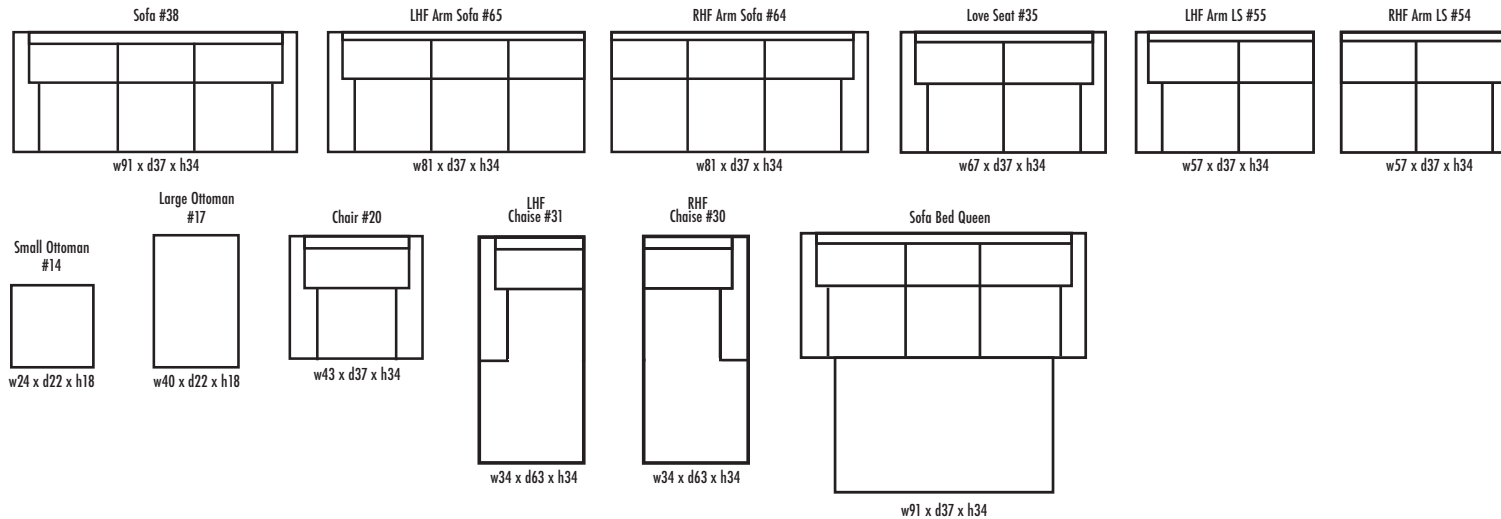

🍁 Made in Canada 🍁

Leather  Craft

A N D R E W

Height • 34 | Width • 91 | Depth • 63

▶ All Canadian Made

▶ All Italian Leather

▶ All Custom Built

▶ Top Grain Leather

▶ Hardwood Frames

A N D R E W

✦ Made in Canada ✦

Seat Cushion:	2 LB Foam Fibre Wrap
Back Cushion:	Poly Fibre and Foam
Construction:	No Sag
Showwood Finish:	Chrome
Arm Height:	25"
Seat Height:	18"
Seat Depth:	21" (Chaise 45")
Leg Height:	Metal 5"