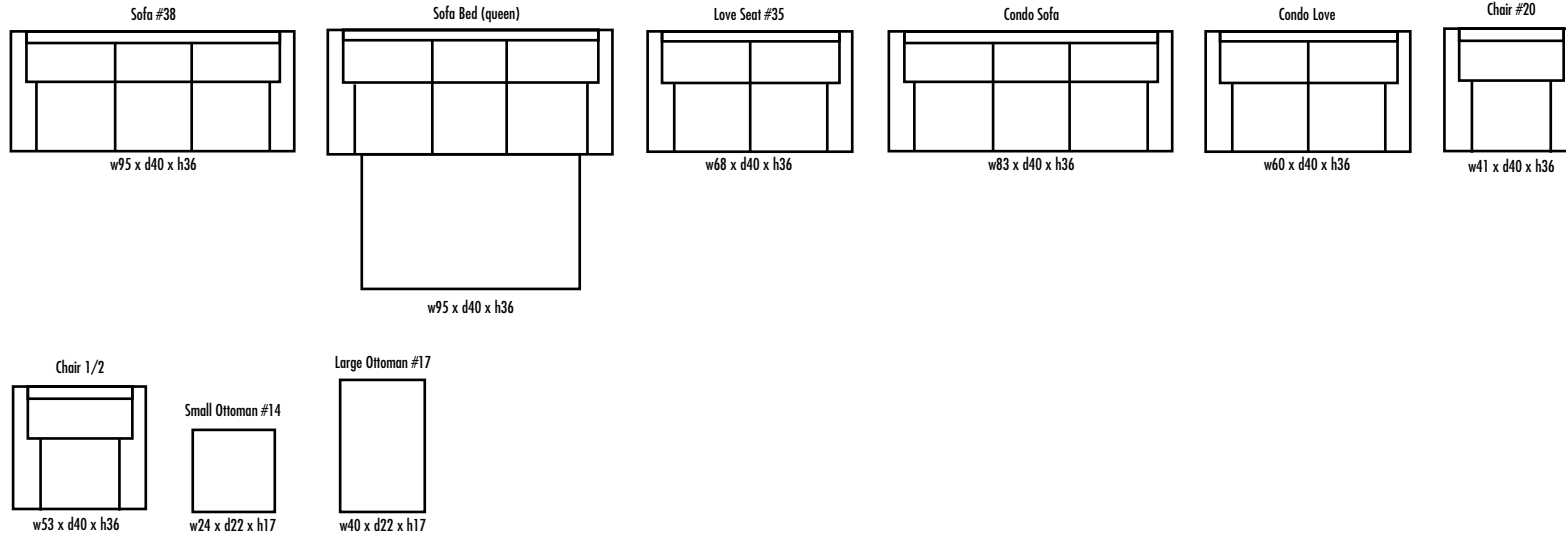

✦ Made in Canada ✦

Leather  Craft

CALEDON

Height • 36 | Width • 95 | Depth • 40

▶ All Canadian Made

▶ All Italian Leather

▶ All Custom Built

▶ Top Grain Leather

▶ Hardwood Frames

C A L E D O N

✦ Made in Canada ✦

Seat Cushion:	2 LBS Laminated Foam
Back Cushion:	Poly Fibre and Foam
Construction:	No Sag
Showwood Finish:	Espresso
Arm Height:	24"
Seat Height:	18.5"
Seat Depth:	24"
Leg Height:	3"