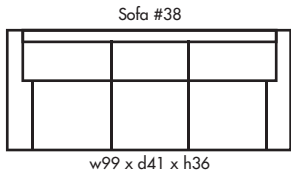

🍁 Made in Canada 🍁

Leather  Craft

COLLINGWOOD

Height • 36 | Width • 99 | Depth • 41

▶ All Canadian Made

▶ All Italian Leather

▶ All Custom Built

▶ Top Grain Leather

▶ Hardwood Frames

COLLINGWOOD

✦ Made in Canada ✦

Seat Cushion:	2.00 LBS Laminated Foam
Back Cushion:	Foam & Fibre
Construction:	No Sag
Showwood Finish:	Expresso
Arm Height:	25"
Arm Thickness:	9"
Seat Height:	20"
Seat Depth:	23"
Leg Height:	2.5"