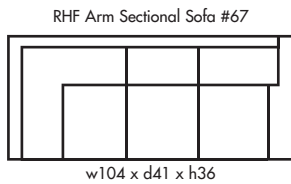

🍁 Made in Canada 🍁

Leather  Craft

COLLINGWOOD

Height • 36 | Width • 99 | Depth • 41

▶ All Canadian Made

▶ All Italian Leather

▶ All Custom Built

▶ Top Grain Leather

▶ Hardwood Frames

COLLINGWOOD

✦ Made in Canada ✦

Seat Cushion:	2.00 LBS Laminated Foam
Back Cushion:	Foam & Fibre
Construction:	No Sag
Showwood Finish:	Expresso
Arm Height:	25"
Arm Thickness:	9"
Seat Height:	20"
Seat Depth:	23"
Leg Height:	2.5"