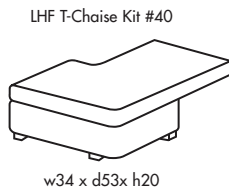

🍁 Made in Canada 🍁

Leather  Craft

COLLINGWOOD

Height • 36 | Width • 99 | Depth • 41

▶ All Canadian Made

▶ All Italian Leather

▶ All Custom Built

▶ Top Grain Leather

▶ Hardwood Frames

COLLINGWOOD

✦ Made in Canada ✦

Seat Cushion:	2.00 LBS Laminated Foam
Back Cushion:	Foam & Fibre
Construction:	No Sag
Showwood Finish:	Expresso
Arm Height:	25"
Arm Thickness:	9"
Seat Height:	20"
Seat Depth:	23"
Leg Height:	2.5"