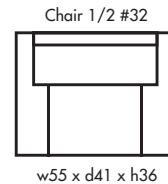

🍁 Made in Canada 🍁

Leather  Craft

COLLINGWOOD

Height • 36 | Width • 99 | Depth • 41

▶ All Canadian Made

▶ All Italian Leather

▶ All Custom Built

▶ Top Grain Leather

▶ Hardwood Frames

COLLINGWOOD

✦ Made in Canada ✦

Seat Cushion:	2.00 LBS Laminated Foam
Back Cushion:	Foam & Fibre
Construction:	No Sag
Showwood Finish:	Expresso
Arm Height:	25"
Arm Thickness:	9"
Seat Height:	20"
Seat Depth:	23"
Leg Height:	2.5"