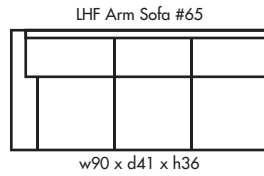

🍁 Made in Canada 🍁

Leather  Craft

COLLINGWOOD

Height • 36 | Width • 99 | Depth • 41

▶ All Canadian Made

▶ All Italian Leather

▶ All Custom Built

▶ Top Grain Leather

▶ Hardwood Frames

COLLINGWOOD

✦ Made in Canada ✦

Seat Cushion:	2.00 LBS Laminated Foam
Back Cushion:	Foam & Fibre
Construction:	No Sag
Showwood Finish:	Expresso
Arm Height:	25"
Arm Thickness:	9"
Seat Height:	20"
Seat Depth:	23"
Leg Height:	2.5"