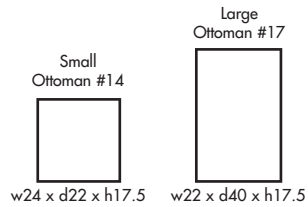

🍁 Made in Canada 🍁

Leather  Craft

COLLINGWOOD

Height • 36 | Width • 99 | Depth • 41

▶ All Canadian Made

▶ All Italian Leather

▶ All Custom Built

▶ Top Grain Leather

▶ Hardwood Frames

COLLINGWOOD

✦ Made in Canada ✦

Seat Cushion:	2.00 LBS Laminated Foam
Back Cushion:	Foam & Fibre
Construction:	No Sag
Showwood Finish:	Expresso
Arm Height:	25"
Arm Thickness:	9"
Seat Height:	20"
Seat Depth:	23"
Leg Height:	2.5"