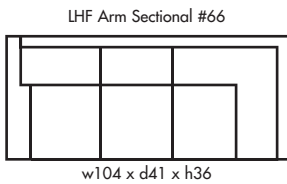

🍁 Made in Canada 🍁

Leather  Craft

COLLINGWOOD

Height • 36 | Width • 99 | Depth • 41

▶ All Canadian Made

▶ All Italian Leather

▶ All Custom Built

▶ Top Grain Leather

▶ Hardwood Frames

COLLINGWOOD

✦ Made in Canada ✦

Seat Cushion:	2.00 LBS Laminated Foam
Back Cushion:	Foam & Fibre
Construction:	No Sag
Showwood Finish:	Expresso
Arm Height:	25"
Arm Thickness:	9"
Seat Height:	20"
Seat Depth:	23"
Leg Height:	2.5"