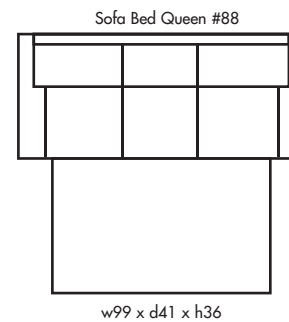

🍁 Made in Canada 🍁

Leather  Craft

COLLINGWOOD

Height • 36 | Width • 99 | Depth • 41

▶ All Canadian Made

▶ All Italian Leather

▶ All Custom Built

▶ Top Grain Leather

▶ Hardwood Frames

COLLINGWOOD

✦ Made in Canada ✦

Seat Cushion:	2.00 LBS Laminated Foam
Back Cushion:	Foam & Fibre
Construction:	No Sag
Showwood Finish:	Expresso
Arm Height:	25"
Arm Thickness:	9"
Seat Height:	20"
Seat Depth:	23"
Leg Height:	2.5"