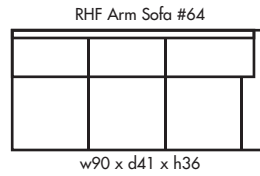

🍁 Made in Canada 🍁

Leather  Craft

COLLINGWOOD

Height • 36 | Width • 99 | Depth • 41

▶ All Canadian Made

▶ All Italian Leather

▶ All Custom Built

▶ Top Grain Leather

▶ Hardwood Frames

COLLINGWOOD

✦ Made in Canada ✦

Seat Cushion:	2.00 LBS Laminated Foam
Back Cushion:	Foam & Fibre
Construction:	No Sag
Showwood Finish:	Expresso
Arm Height:	25"
Arm Thickness:	9"
Seat Height:	20"
Seat Depth:	23"
Leg Height:	2.5"