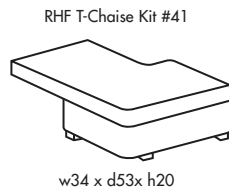

🍁 Made in Canada 🍁

Leather  Craft

COLLINGWOOD

Height • 36 | Width • 99 | Depth • 41

▶ All Canadian Made

▶ All Italian Leather

▶ All Custom Built

▶ Top Grain Leather

▶ Hardwood Frames

COLLINGWOOD

✦ Made in Canada ✦

Seat Cushion:	2.00 LBS Laminated Foam
Back Cushion:	Foam & Fibre
Construction:	No Sag
Showwood Finish:	Expresso
Arm Height:	25"
Arm Thickness:	9"
Seat Height:	20"
Seat Depth:	23"
Leg Height:	2.5"