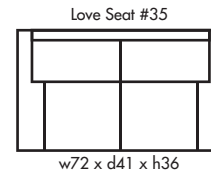

🍁 Made in Canada 🍁

Leather  Craft

COLLINGWOOD

Height • 36 | Width • 99 | Depth • 41

▶ All Canadian Made

▶ All Italian Leather

▶ All Custom Built

▶ Top Grain Leather

▶ Hardwood Frames

COLLINGWOOD

✦ Made in Canada ✦

Seat Cushion:	2.00 LBS Laminated Foam
Back Cushion:	Foam & Fibre
Construction:	No Sag
Showwood Finish:	Expresso
Arm Height:	25"
Arm Thickness:	9"
Seat Height:	20"
Seat Depth:	23"
Leg Height:	2.5"