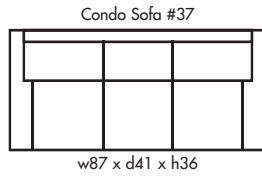

🍁 Made in Canada 🍁

Leather  Craft

COLLINGWOOD

Height • 36 | Width • 99 | Depth • 41

▶ All Canadian Made

▶ All Italian Leather

▶ All Custom Built

▶ Top Grain Leather

▶ Hardwood Frames

COLLINGWOOD

✦ Made in Canada ✦

Seat Cushion:	2.00 LBS Laminated Foam
Back Cushion:	Foam & Fibre
Construction:	No Sag
Showwood Finish:	Expresso
Arm Height:	25"
Arm Thickness:	9"
Seat Height:	20"
Seat Depth:	23"
Leg Height:	2.5"