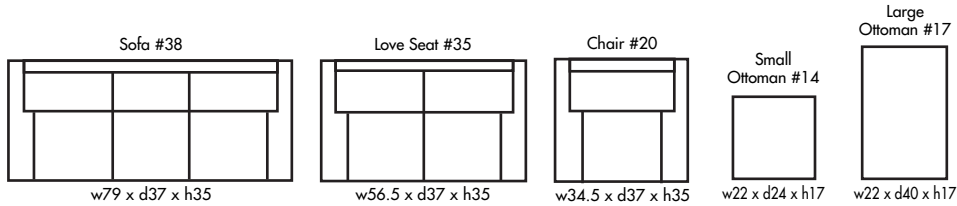

🍁 Made in Canada 🍁

Leather  Craft

CORTEZ

Height • 35 | Width • 79 | Depth • 37

▶ All Canadian Made

▶ All Italian Leather

▶ All Custom Built

▶ Top Grain Leather

▶ Hardwood Frames

C O R T E Z

✦ Made in Canada ✦

Seat Cushion:	2.00 LBS Laminated Foam
Back Cushion:	Poly Fiber and Foam
Construction:	No Sag
Showwood Finish:	Expresso
Arm Height:	23"
Seat Height:	19"
Seat Depth:	19.5"
Leg Height:	5"