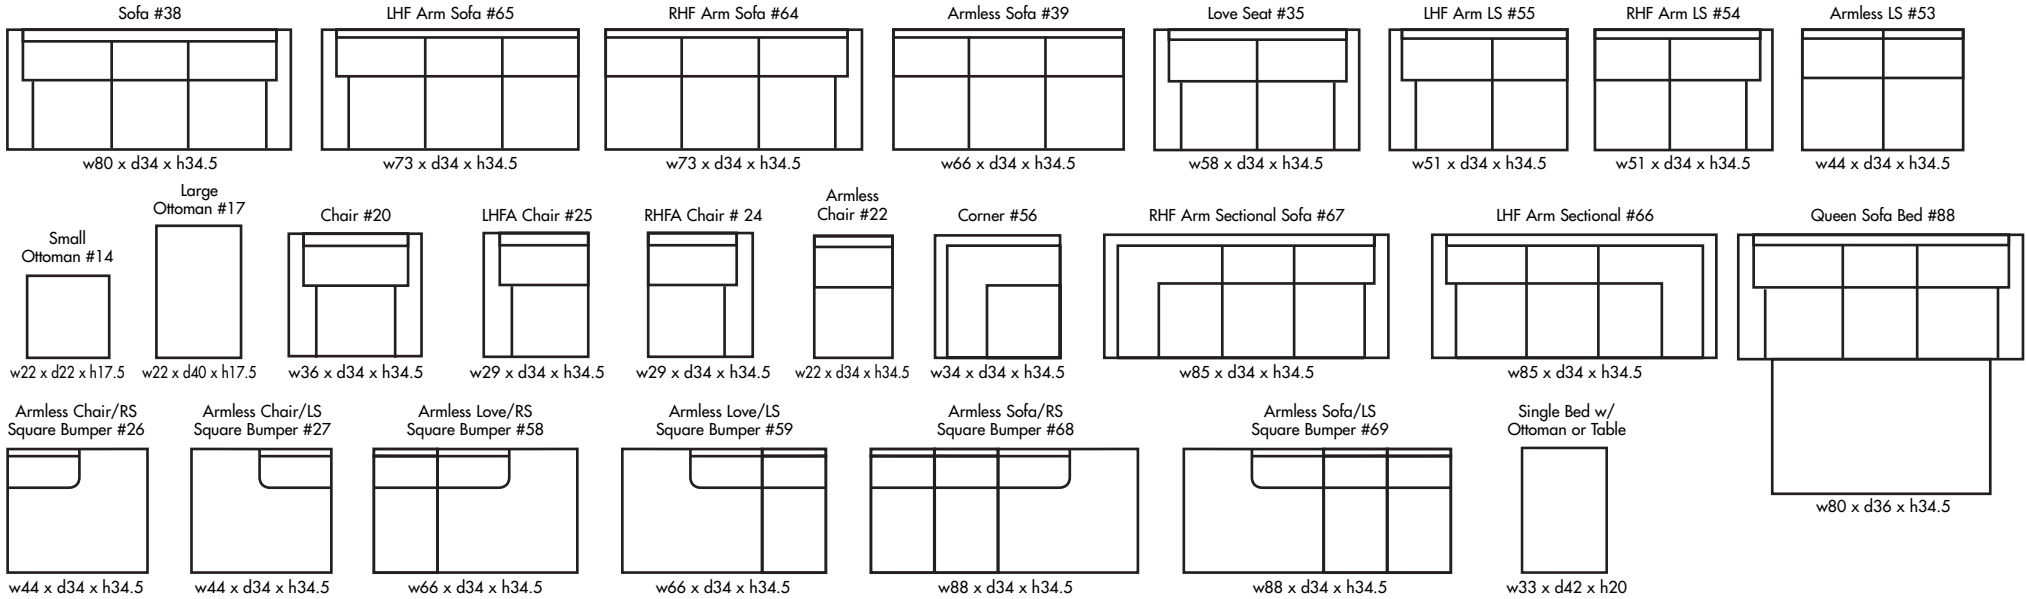

🍁 Made in Canada 🍁

Leather  Craft

DUNDAS SQUARE

Height • 34.5 | Width • 80 | Depth • 60

▶ All Canadian Made

▶ All Italian Leather

▶ All Custom Built

▶ Top Grain Leather

▶ Hardwood Frames

DUNDAS SQUARE

✦ Made in Canada ✦

Chaise Kit #21

Seat Cushion:	Laminated Foam
Back Cushion:	Ultracell Foam
Construction:	No Sag
Showwood Finish:	Walnut
Arm Height:	25.5"
Seat Height:	19"
Seat Depth:	21"
Leg Height:	5"