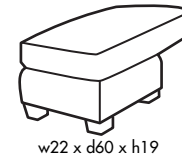

🍁 Made in Canada 🍁

Leather  Craft

DUNDAS SQUARE

Height • 34.5 | Width • 80 | Depth • 60

▶ All Canadian Made

▶ All Italian Leather

▶ All Custom Built

▶ Top Grain Leather

▶ Hardwood Frames

DUNDAS SQUARE

✦ Made in Canada ✦

Chaise Kit #21

Seat Cushion:	Laminated Foam
Back Cushion:	Ultracell Foam
Construction:	No Sag
Showwood Finish:	Walnut
Arm Height:	25.5"
Seat Height:	19"
Seat Depth:	21"
Leg Height:	5"