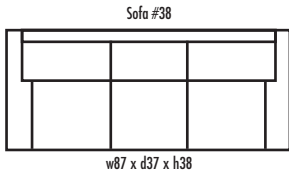

🍁 Made in Canada 🍁

Leather  Craft

D U R H A M

Height • 38 | Width • 87 | Depth • 37

▶ All Canadian Made

▶ All Italian Leather

▶ All Custom Built

▶ Top Grain Leather

▶ Hardwood Frames

D U R H A M

✦ Made in Canada ✦

| | |
|------------------|----------------------|
| Seat Cushion: | 2 LBS Laminated Foam |
| Back Cushion: | Poly Fibre and Foam |
| Construction: | No Sag |
| Showwood Finish: | Expresso |
| Arm Height: | 25" |
| Seat Height: | 19" |
| Seat Depth: | 21.5" |
| Leg Height: | 3" |