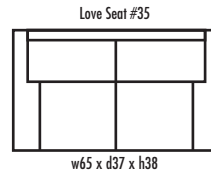

🍁 Made in Canada 🍁

Leather  Craft

D U R H A M

Height • 38 | Width • 87 | Depth • 37

▶ All Canadian Made

▶ All Italian Leather

▶ All Custom Built

▶ Top Grain Leather

▶ Hardwood Frames

D U R H A M

✦ Made in Canada ✦

| | |
|------------------|----------------------|
| Seat Cushion: | 2 LBS Laminated Foam |
| Back Cushion: | Poly Fibre and Foam |
| Construction: | No Sag |
| Showwood Finish: | Expresso |
| Arm Height: | 25" |
| Seat Height: | 19" |
| Seat Depth: | 21.5" |
| Leg Height: | 3" |