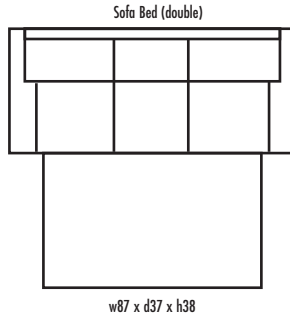

🍁 Made in Canada 🍁

Leather  Craft

D U R H A M

Height • 38 | Width • 87 | Depth • 37

▶ All Canadian Made

▶ All Italian Leather

▶ All Custom Built

▶ Top Grain Leather

▶ Hardwood Frames

D U R H A M

✦ Made in Canada ✦

| | |
|------------------|----------------------|
| Seat Cushion: | 2 LBS Laminated Foam |
| Back Cushion: | Poly Fibre and Foam |
| Construction: | No Sag |
| Showwood Finish: | Expresso |
| Arm Height: | 25" |
| Seat Height: | 19" |
| Seat Depth: | 21.5" |
| Leg Height: | 3" |