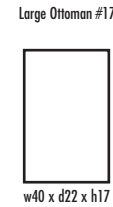

🍁 Made in Canada 🍁

Leather  Craft

D U R H A M

Height • 38 | Width • 87 | Depth • 37

▶ All Canadian Made

▶ All Italian Leather

▶ All Custom Built

▶ Top Grain Leather

▶ Hardwood Frames

D U R H A M

✦ Made in Canada ✦

| | |
|------------------|----------------------|
| Seat Cushion: | 2 LBS Laminated Foam |
| Back Cushion: | Poly Fibre and Foam |
| Construction: | No Sag |
| Showwood Finish: | Expresso |
| Arm Height: | 25" |
| Seat Height: | 19" |
| Seat Depth: | 21.5" |
| Leg Height: | 3" |