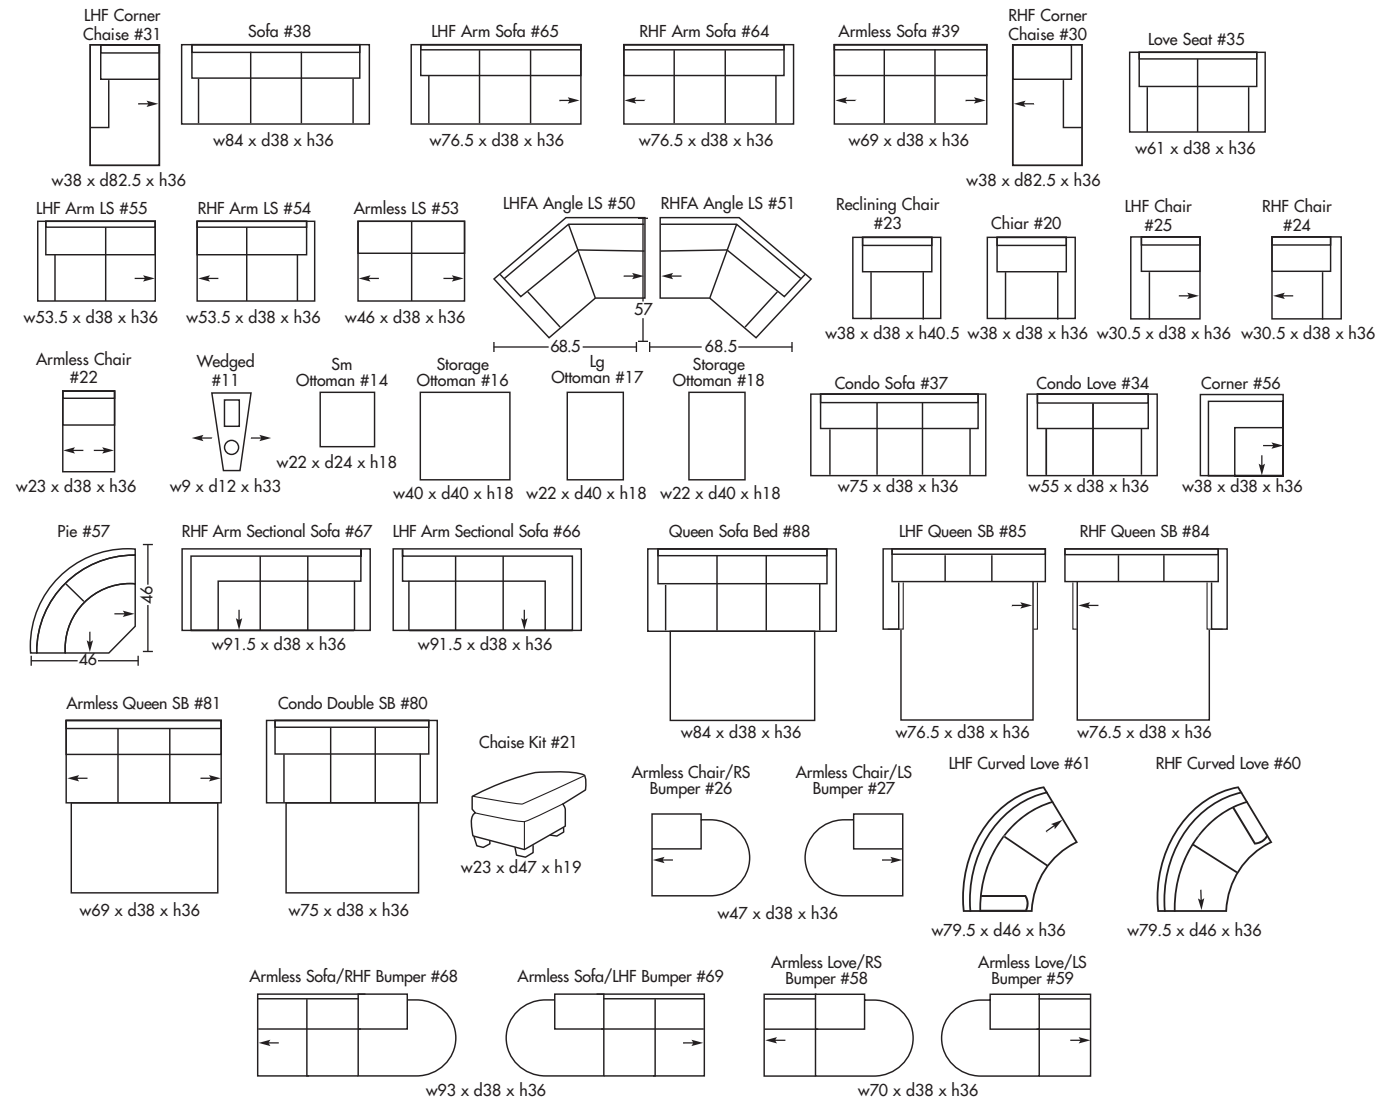

🍁 Made in Canada 🍁

Leather  Craft

ALLIA D

Height • 36 | Width • 122X116 | Depth • 38

▶ All Canadian Made

▶ All Italian Leather

▶ All Custom Built

▶ Top Grain Leather

Leather Craft

EASY LIVING

CUSTOM SOLUTIONS

ALLIA - D

Seat Cushion:	2.00 lbs Laminated Foam
Back Cushion:	Poly Fibre and Foam
Construction:	No Sag
Showwood Finish:	Walnut
Arm Height:	24"
Seat Height:	18.5"
Seat Depth:	21"
Leg Height:	3"