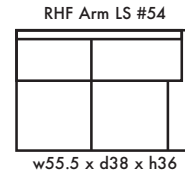

🍁 Made in Canada 🍁

Leather  Craft

LISA B

Height • 36 | Width • 89 | Depth • 38

▶ All Canadian Made

▶ All Italian Leather

▶ All Custom Built

▶ Top Grain Leather

▶ Hardwood Frames

L I S A B

✦ Made in Canada ✦

Seat Cushion:	Laminated Foam
Back Cushion:	Polyfiber and Foam
Construction:	No Sag
Showwood Finish:	Red Walnut
Arm Height:	25.5"
Seat Height:	18"
Seat Depth:	21"
Leg Height:	3"