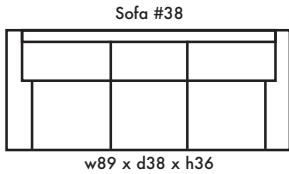

🍁 Made in Canada 🍁

Leather  Craft

LISA B

Height • 36 | Width • 89 | Depth • 38

▶ All Canadian Made

▶ All Italian Leather

▶ All Custom Built

▶ Top Grain Leather

▶ Hardwood Frames

L I S A B

✦ Made in Canada ✦

Seat Cushion:	Laminated Foam
Back Cushion:	Polyfiber and Foam
Construction:	No Sag
Showwood Finish:	Red Walnut
Arm Height:	25.5"
Seat Height:	18"
Seat Depth:	21"
Leg Height:	3"

Leather Craft

EASY LIVING

CUSTOM SOLUTIONS

LISA - B

Seat Cushion:	Laminated Foam
Back Cushion:	Poly Fibre and Foam
Construction:	No Sag
Showwood Finish:	Red Walnut
Arm Height:	25.5"
Seat Height:	18"
Seat Depth:	21"
Leg Height:	3"