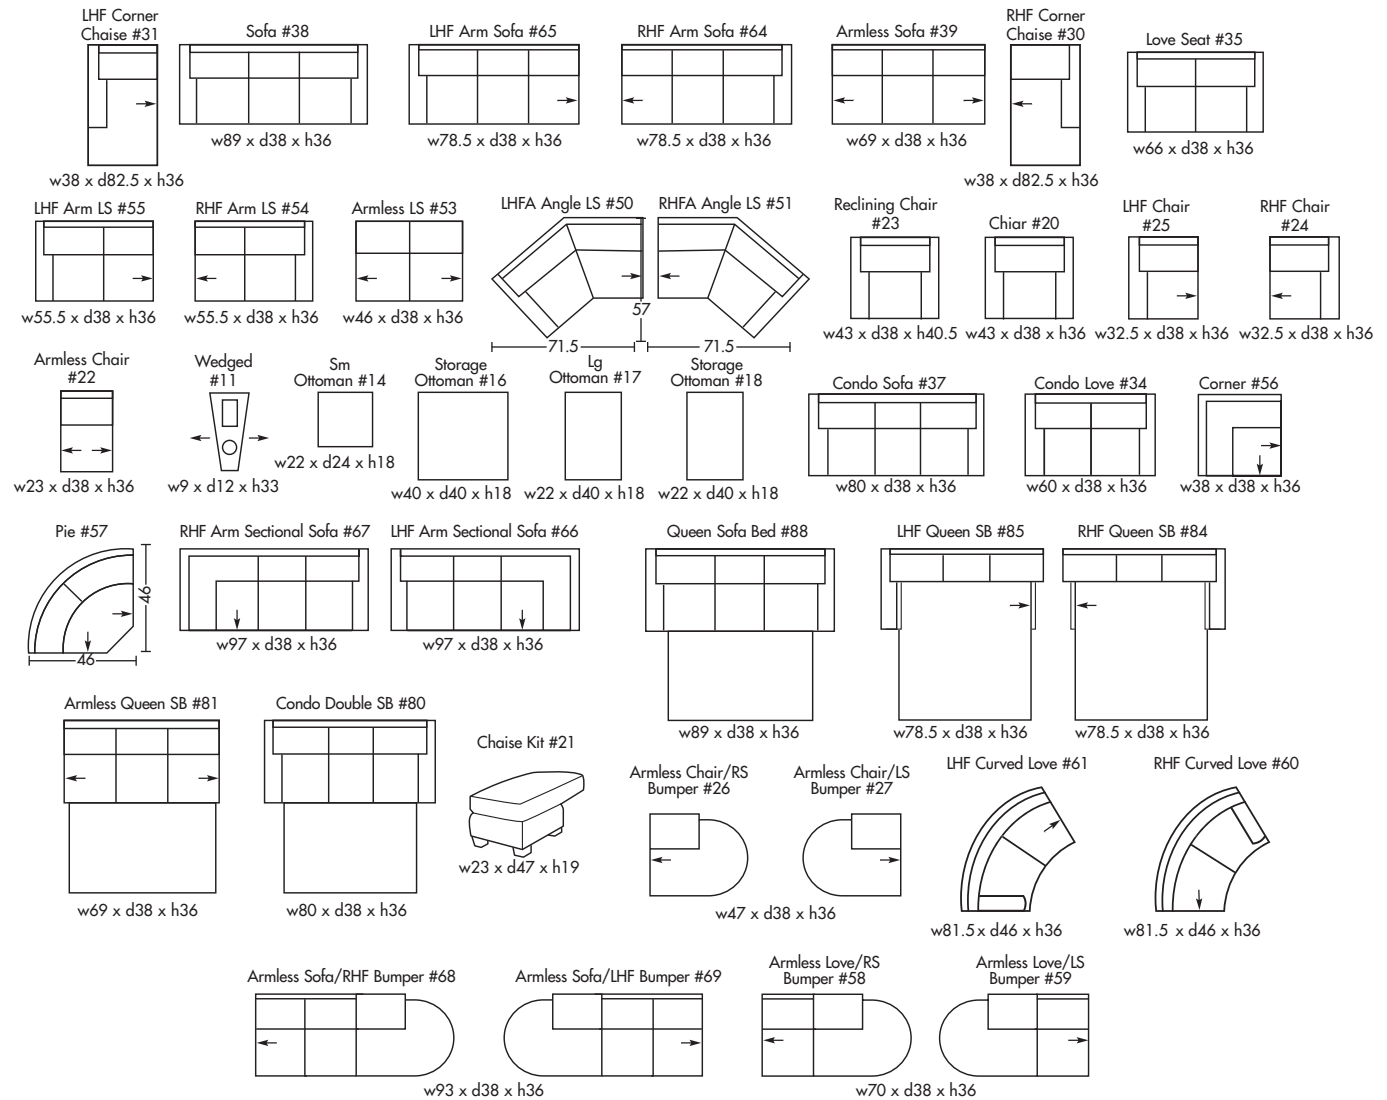

Leather Craft

EASY LIVING

CUSTOM SOLUTIONS

LISA - B

Seat Cushion:	Laminated Foam
Back Cushion:	Poly Fibre and Foam
Construction:	No Sag
Showwood Finish:	Red Walnut
Arm Height:	25.5"
Seat Height:	18"
Seat Depth:	21"
Leg Height:	3"

SEAT & BACK CUSHIONS

A - Welted boxband seat & back

B - Top stitched boxband seat & back

C - Picture frame back with boxband seat & back

D - Split back with knife edge seat & back

✦ Made in Canada ✦