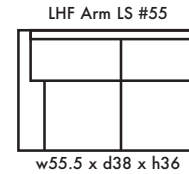

🍁 Made in Canada 🍁

Leather  Craft

LISA B

Height • 36 | Width • 89 | Depth • 38

▶ All Canadian Made

▶ All Italian Leather

▶ All Custom Built

▶ Top Grain Leather

▶ Hardwood Frames

L I S A B

✦ Made in Canada ✦

Seat Cushion:	Laminated Foam
Back Cushion:	Polyfiber and Foam
Construction:	No Sag
Showwood Finish:	Red Walnut
Arm Height:	25.5"
Seat Height:	18"
Seat Depth:	21"
Leg Height:	3"