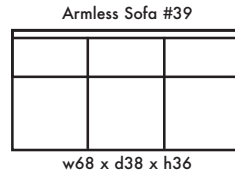

🍁 Made in Canada 🍁

Leather  Craft

LISA B

Height • 36 | Width • 89 | Depth • 38

▶ All Canadian Made

▶ All Italian Leather

▶ All Custom Built

▶ Top Grain Leather

▶ Hardwood Frames

L I S A B

✦ Made in Canada ✦

Seat Cushion:	Laminated Foam
Back Cushion:	Polyfiber and Foam
Construction:	No Sag
Showwood Finish:	Red Walnut
Arm Height:	25.5"
Seat Height:	18"
Seat Depth:	21"
Leg Height:	3"

Leather Craft

EASY LIVING

CUSTOM SOLUTIONS

LISA - B

Seat Cushion:	Laminated Foam
Back Cushion:	Poly Fibre and Foam
Construction:	No Sag
Showwood Finish:	Red Walnut
Arm Height:	25.5"
Seat Height:	18"
Seat Depth:	21"
Leg Height:	3"