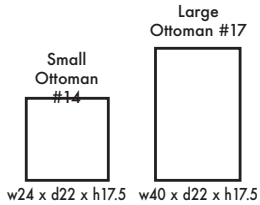

🍁 Made in Canada 🍁

Leather  Craft

LISA B

Height • 36 | Width • 89 | Depth • 38

▶ All Canadian Made

▶ All Italian Leather

▶ All Custom Built

▶ Top Grain Leather

▶ Hardwood Frames

L I S A B

✦ Made in Canada ✦

Seat Cushion:	Laminated Foam
Back Cushion:	Polyfiber and Foam
Construction:	No Sag
Showwood Finish:	Red Walnut
Arm Height:	25.5"
Seat Height:	18"
Seat Depth:	21"
Leg Height:	3"

Leather Craft

EASY LIVING

CUSTOM SOLUTIONS

LISA - B

Seat Cushion:	Laminated Foam
Back Cushion:	Poly Fibre and Foam
Construction:	No Sag
Showwood Finish:	Red Walnut
Arm Height:	25.5"
Seat Height:	18"
Seat Depth:	21"
Leg Height:	3"