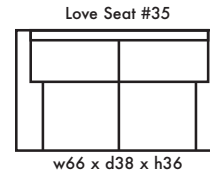

🍁 Made in Canada 🍁

Leather  Craft

LISA B

Height • 36 | Width • 89 | Depth • 38

▶ All Canadian Made

▶ All Italian Leather

▶ All Custom Built

▶ Top Grain Leather

▶ Hardwood Frames

L I S A B

✦ Made in Canada ✦

Seat Cushion:	Laminated Foam
Back Cushion:	Polyfiber and Foam
Construction:	No Sag
Showwood Finish:	Red Walnut
Arm Height:	25.5"
Seat Height:	18"
Seat Depth:	21"
Leg Height:	3"

Leather Craft

EASY LIVING

CUSTOM SOLUTIONS

LISA - B

Seat Cushion:	Laminated Foam
Back Cushion:	Poly Fibre and Foam
Construction:	No Sag
Showwood Finish:	Red Walnut
Arm Height:	25.5"
Seat Height:	18"
Seat Depth:	21"
Leg Height:	3"