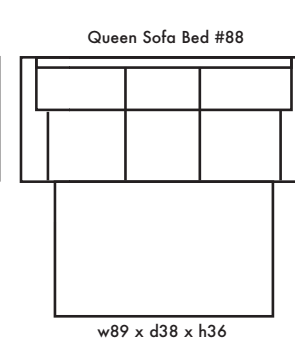

🍁 Made in Canada 🍁

Leather  Craft

LISA B

Height • 36 | Width • 89 | Depth • 38

▶ All Canadian Made

▶ All Italian Leather

▶ All Custom Built

▶ Top Grain Leather

▶ Hardwood Frames

L I S A B

✦ Made in Canada ✦

Seat Cushion:	Laminated Foam
Back Cushion:	Polyfiber and Foam
Construction:	No Sag
Showwood Finish:	Red Walnut
Arm Height:	25.5"
Seat Height:	18"
Seat Depth:	21"
Leg Height:	3"

Leather Craft

EASY LIVING

CUSTOM SOLUTIONS

LISA - B

Seat Cushion:	Laminated Foam
Back Cushion:	Poly Fibre and Foam
Construction:	No Sag
Showwood Finish:	Red Walnut
Arm Height:	25.5"
Seat Height:	18"
Seat Depth:	21"
Leg Height:	3"

SEAT & BACK CUSHIONS

A - Welted boxband seat & back

B - Top stitched boxband seat & back

C - Picture frame back with boxband seat & back

D - Split back with knife edge seat & back

✦ Made in Canada ✦