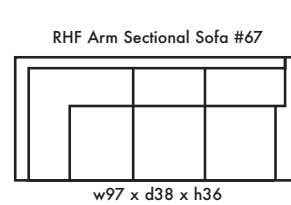

🍁 Made in Canada 🍁

Leather  Craft

LISA B

Height • 36 | Width • 89 | Depth • 38

▶ All Canadian Made

▶ All Italian Leather

▶ All Custom Built

▶ Top Grain Leather

▶ Hardwood Frames

L I S A B

✦ Made in Canada ✦

Seat Cushion:	Laminated Foam
Back Cushion:	Polyfiber and Foam
Construction:	No Sag
Showwood Finish:	Red Walnut
Arm Height:	25.5"
Seat Height:	18"
Seat Depth:	21"
Leg Height:	3"

Leather Craft

EASY LIVING

CUSTOM SOLUTIONS

LISA - B

Seat Cushion:	Laminated Foam
Back Cushion:	Poly Fibre and Foam
Construction:	No Sag
Showwood Finish:	Red Walnut
Arm Height:	25.5"
Seat Height:	18"
Seat Depth:	21"
Leg Height:	3"