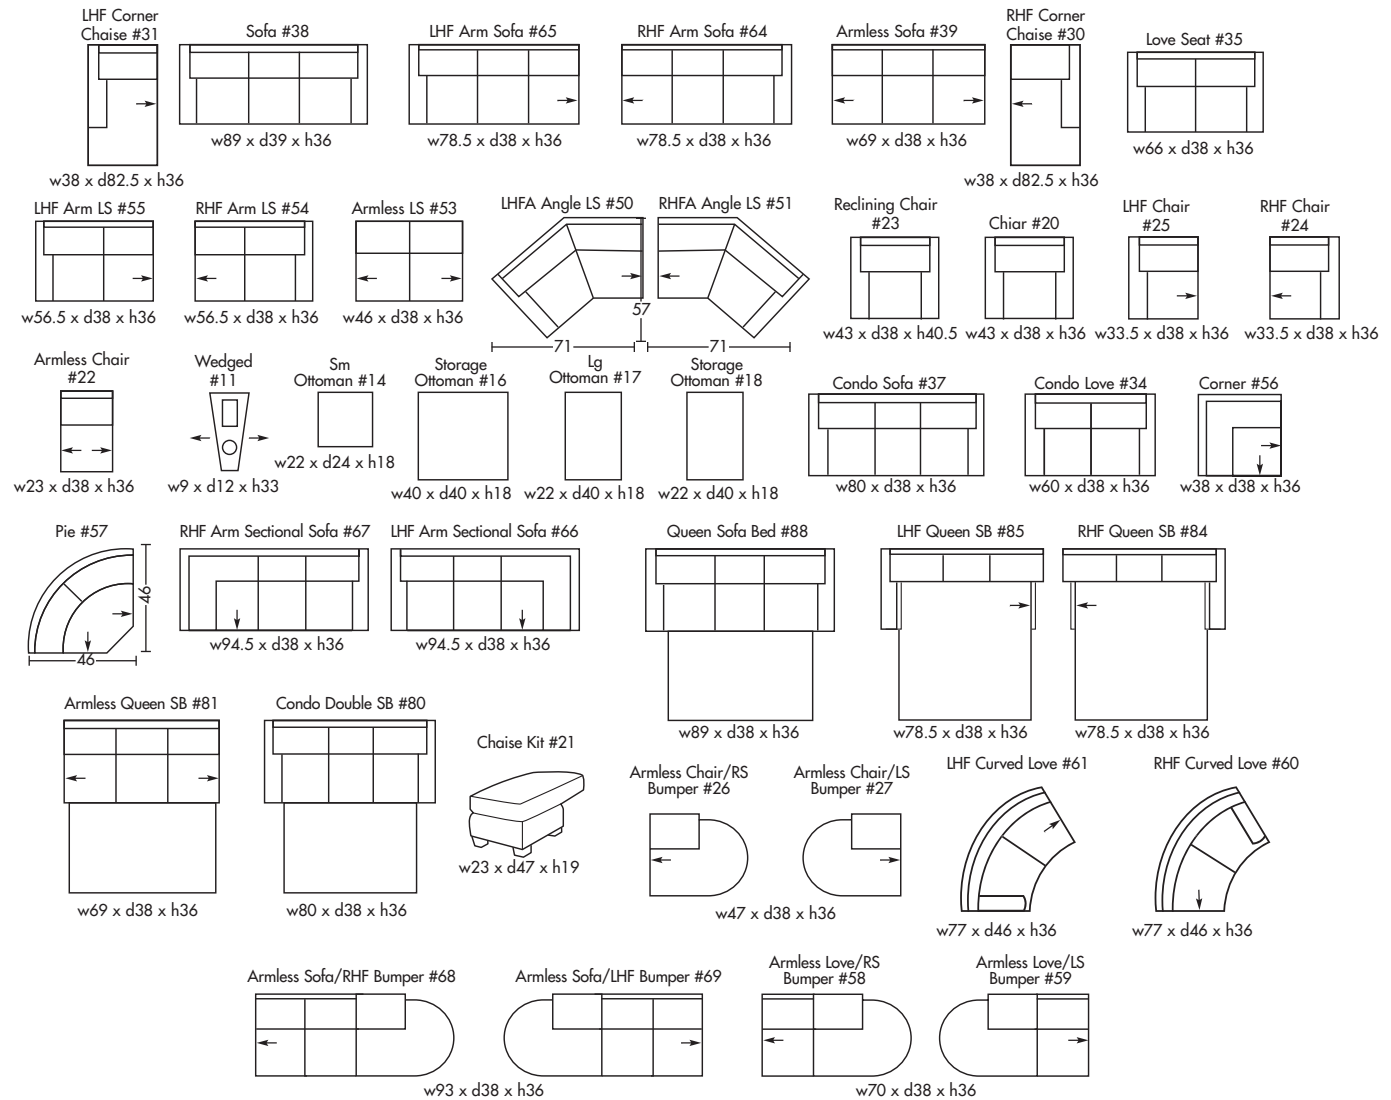

Leather Craft

EASY LIVING

CUSTOM SOLUTIONS

MARIA - C

Seat Cushion:	2.00 lbs Laminated Foam
Back Cushion:	Poly Fibre and Foam
Construction:	No Sag
Showwood Finish:	Walnut
Arm Height:	24"
Seat Height:	18.5"
Seat Depth:	21"
Leg Height:	3"

SEAT & BACK CUSHIONS

A - Welted boxband seat & back

B - Top stitched boxband seat & back

C - Picture frame back with boxband seat & back

D - Split back with knife edge seat & back

✦ Made in Canada ✦