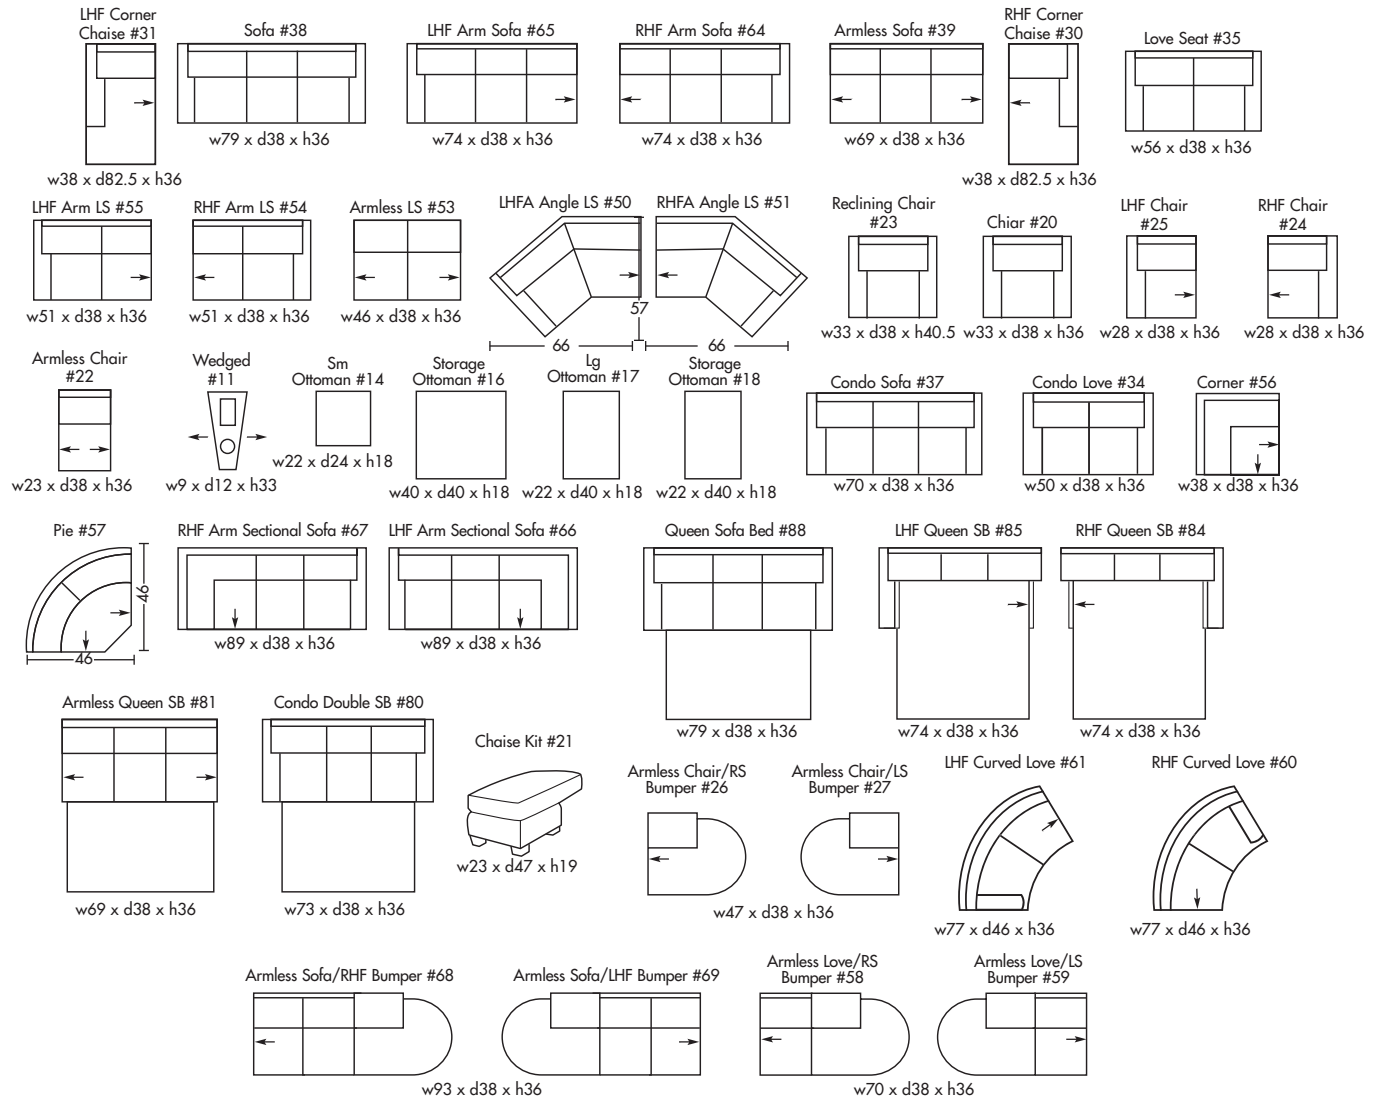

SEAT & BACK CUSHIONS

A - Welted boxband seat & back

B - Top stitched boxband seat & back

C - Picture frame back with boxband seat & back

D - Split back with knife edge seat & back

✦ Made in Canada ✦