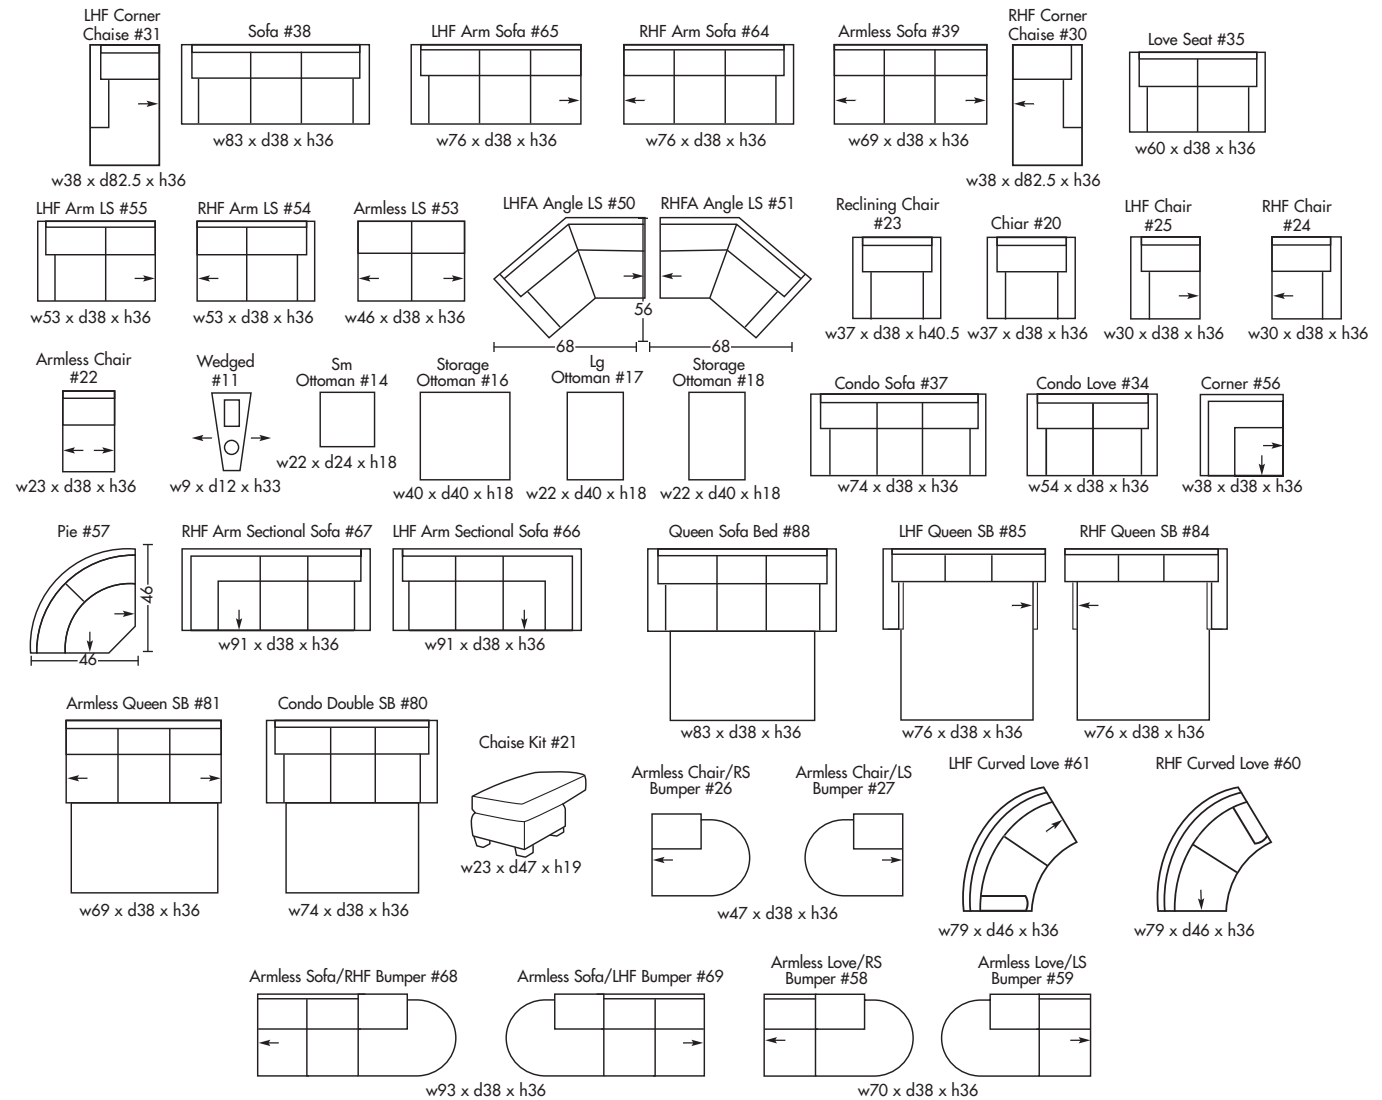

Leather Craft

EASY LIVING

CUSTOM SOLUTIONS

P O L L A - A

Seat Cushion:	2.00 lbs Laminated Foam
Back Cushion:	Poly Fibre and Foam
Construction:	No Sag
Showwood Finish:	Walnut
Arm Height:	24"
Seat Height:	18.5"
Seat Depth:	21"
Leg Height:	3"

SEAT & BACK CUSHIONS

A - Welted boxband seat & back

B - Top stitched boxband seat & back

C - Picture frame back with boxband seat & back

D - Split back with knife edge seat & back

✦ Made in Canada ✦