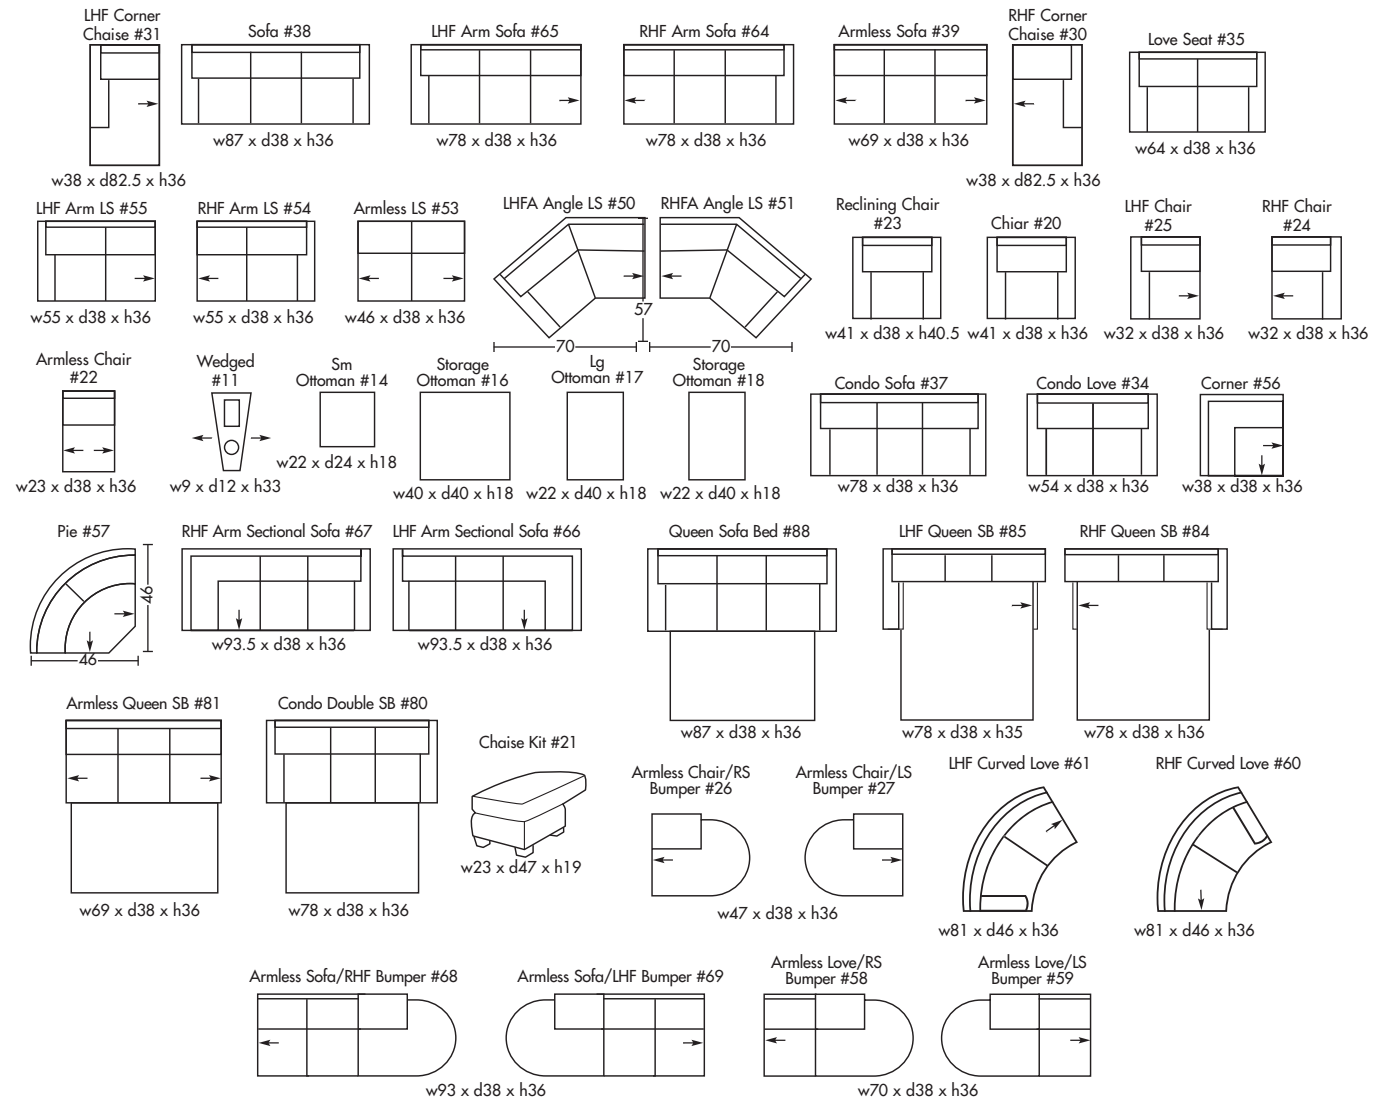

Leather Craft

EASY LIVING

CUSTOM SOLUTIONS

S O S A - B

Seat Cushion:	2.00 lbs Laminated Foam
Back Cushion:	Poly Fibre and Foam
Construction:	No Sag
Showwood Finish:	Walnut
Arm Height:	24"
Seat Height:	18.5"
Seat Depth:	21"
Leg Height:	3"