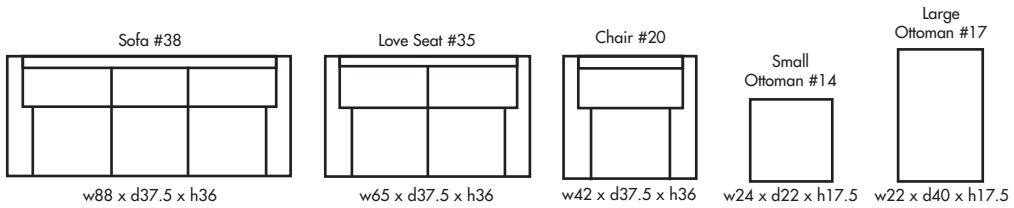

🍁 Made in Canada 🍁

Leather  Craft

GIA

Height • 36 | Width • 88 | Depth • 37.5

▶ All Canadian Made

▶ All Italian Leather

▶ All Custom Built

▶ Top Grain Leather

# G I A

✦ Made in Canada ✦

|                  |                       |
|------------------|-----------------------|
| Seat Cushion:    | 2.00 LBS Foam & Fibre |
| Back Cushion:    | Foam & Fibre          |
| Construction:    | No Sag                |
| Showwood Finish: | Chrome                |
| Arm Height:      | 26"                   |
| Arm Thickness:   | 9"                    |
| Seat Height:     | 18"                   |
| Seat Depth:      | 21"                   |
| Leg Height:      | 2"                    |