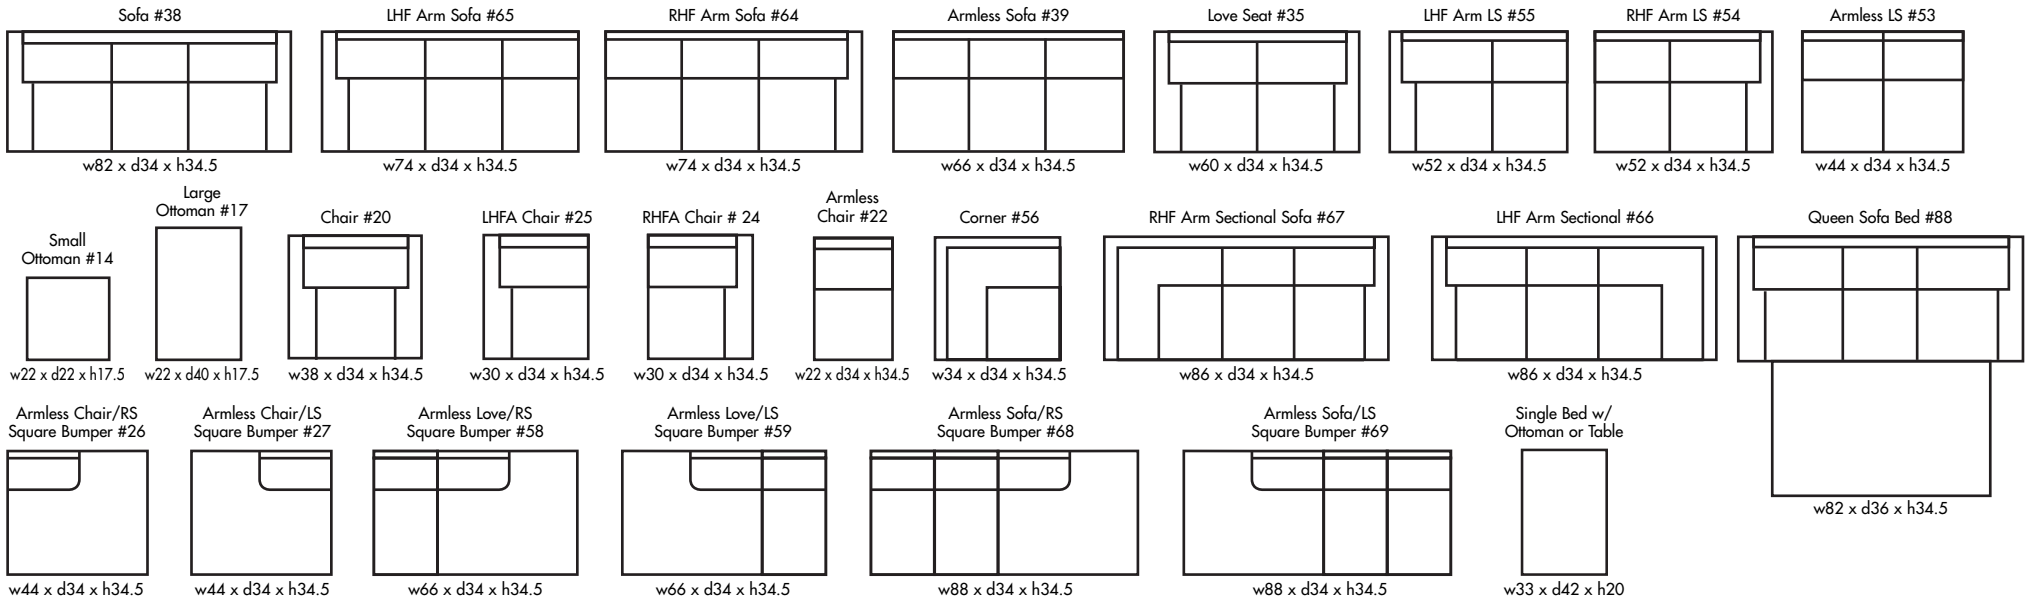

🍁 Made in Canada 🍁

Leather  Craft

MADISON SQUARE

Height • 34.5 | Width • 86 | Depth • 86

▶ All Canadian Made

▶ All Italian Leather

▶ All Custom Built

▶ Top Grain Leather

# M A D I S O N S Q U A R E

✦ Made in Canada ✦

Chaise Kit #21

|                  |                |
|------------------|----------------|
| Seat Cushion:    | Laminated Foam |
| Back Cushion:    | Ultracell Foam |
| Construction:    | No Sag         |
| Showwood Finish: | Walnut         |
| Arm Height:      | 25.5"          |
| Seat Height:     | 19"            |
| Seat Depth:      | 21"            |
| Leg Height:      | 5"             |