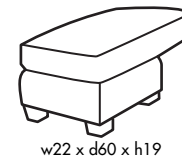

Seat Cushion:	Laminated Foam
Back Cushion:	Ultracell Foam
Construction:	No Sag
Showwood Finish:	Walnut
Arm Height:	25.5"
Seat Height:	19"
Seat Depth:	21"
Leg Height:	5"

Leather Craft

40 Ronson Drive Unit 6&7
Etobicoke ON M9W 1B3 Canada
T:416.614.9155 F:416.614.9126

www.leathercraftfurniture.ca