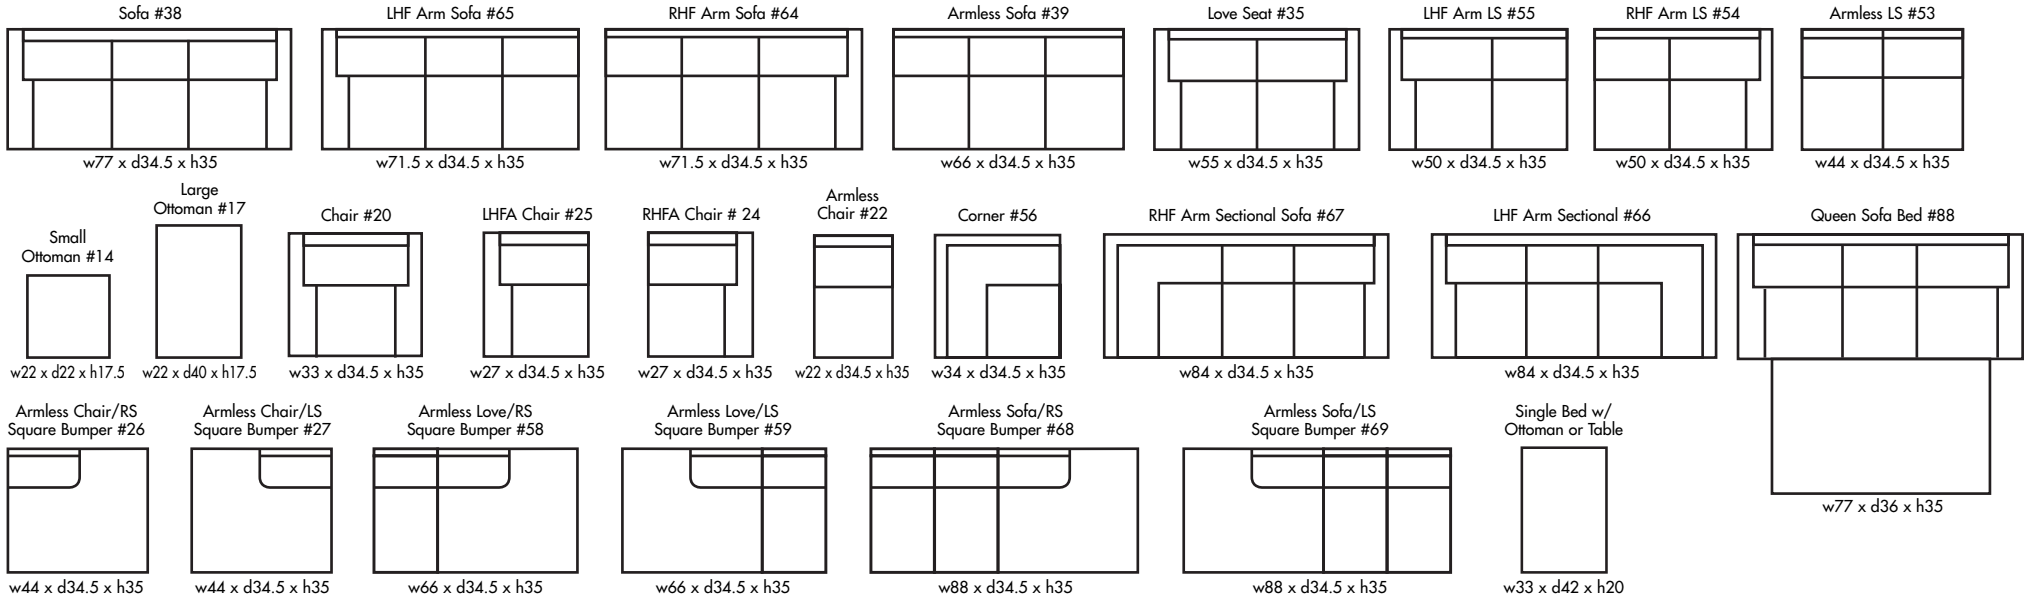

🍁 Made in Canada 🍁

Leather  Craft

MAPLE SQUARE

Height • 35 | Width • 106 x 83 | Depth • 60

▶ All Canadian Made

▶ All Italian Leather

▶ All Custom Built

▶ Top Grain Leather

▶ Hardwood Frames

MAPLE SQUARE

✦ Made in Canada ✦

Seat Cushion:	Laminated Foam
Back Cushion:	Ultracell Foam
Construction:	No Sag
Showwood Finish:	Walnut
Arm Height:	26"
Seat Height:	19"
Seat Depth:	21"
Leg Height:	5"