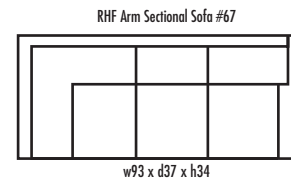

🍁 Made in Canada 🍁

Leather  Craft

M A T H E W

Height • 34 | Width • 115 | Depth • 93

▶ All Canadian Made

▶ All Italian Leather

▶ All Custom Built

▶ Top Grain Leather

# M A T H E W

✦ Made in Canada ✦

Seat Cushion:	2 LBS Laminated Foam
Back Cushion:	Poly Fibre and Foam
Construction:	No Sag
Showwood Finish:	Espresso
Arm Height:	23"
Seat Height:	17"
Seat Depth:	21"
Leg Height:	2.5"