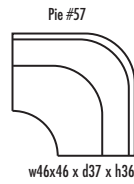

🍁 Made in Canada 🍁

Leather  Craft

M A T H E W

Height • 34 | Width • 115 | Depth • 93

▶ All Canadian Made

▶ All Italian Leather

▶ All Custom Built

▶ Top Grain Leather

# M A T H E W

✦ Made in Canada ✦

Seat Cushion:	2 LBS Laminated Foam
Back Cushion:	Poly Fibre and Foam
Construction:	No Sag
Showwood Finish:	Espresso
Arm Height:	23"
Seat Height:	17"
Seat Depth:	21"
Leg Height:	2.5"