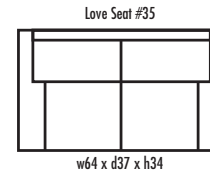

🍁 Made in Canada 🍁

Leather  Craft

M A T H E W

Height • 34 | Width • 115 | Depth • 93

▶ All Canadian Made

▶ All Italian Leather

▶ All Custom Built

▶ Top Grain Leather

# M A T H E W

✦ Made in Canada ✦

Seat Cushion:	2 LBS Laminated Foam
Back Cushion:	Poly Fibre and Foam
Construction:	No Sag
Showwood Finish:	Espresso
Arm Height:	23"
Seat Height:	17"
Seat Depth:	21"
Leg Height:	2.5"