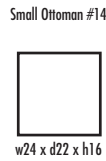

▶ All Canadian Made

▶ All Italian Leather

▶ All Custom Built

▶ Top Grain Leather

▶ Hardwood Frames

M A T H E W

✦ Made in Canada ✦

Seat Cushion:	2 LBS Laminated Foam
Back Cushion:	Poly Fibre and Foam
Construction:	No Sag
Showwood Finish:	Espresso
Arm Height:	23"
Seat Height:	17"
Seat Depth:	21"
Leg Height:	2.5"