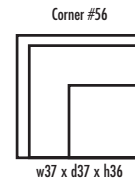

▶ All Canadian Made

▶ All Italian Leather

▶ All Custom Built

▶ Top Grain Leather

▶ Hardwood Frames

M A T H E W

✦ Made in Canada ✦

Seat Cushion:	2 LBS Laminated Foam
Back Cushion:	Poly Fibre and Foam
Construction:	No Sag
Showwood Finish:	Espresso
Arm Height:	23"
Seat Height:	17"
Seat Depth:	21"
Leg Height:	2.5"