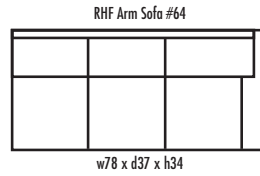

🍁 Made in Canada 🍁

Leather  Craft

M A T H E W

Height • 34 | Width • 115 | Depth • 93

▶ All Canadian Made

▶ All Italian Leather

▶ All Custom Built

▶ Top Grain Leather

# M A T H E W

✦ Made in Canada ✦

Seat Cushion:	2 LBS Laminated Foam
Back Cushion:	Poly Fibre and Foam
Construction:	No Sag
Showwood Finish:	Espresso
Arm Height:	23"
Seat Height:	17"
Seat Depth:	21"
Leg Height:	2.5"