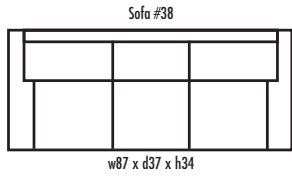

🍁 Made in Canada 🍁

Leather  Craft

M A T H E W

Height • 34 | Width • 115 | Depth • 93

▶ All Canadian Made

▶ All Italian Leather

▶ All Custom Built

▶ Top Grain Leather

# M A T H E W

✦ Made in Canada ✦

Seat Cushion:	2 LBS Laminated Foam
Back Cushion:	Poly Fibre and Foam
Construction:	No Sag
Showwood Finish:	Espresso
Arm Height:	23"
Seat Height:	17"
Seat Depth:	21"
Leg Height:	2.5"