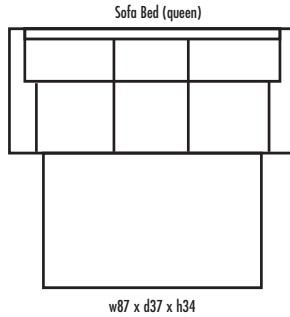

🍁 Made in Canada 🍁

Leather  Craft

M A T H E W

Height • 34 | Width • 115 | Depth • 93

▶ All Canadian Made

▶ All Italian Leather

▶ All Custom Built

▶ Top Grain Leather

# M A T H E W

✦ Made in Canada ✦

Seat Cushion:	2 LBS Laminated Foam
Back Cushion:	Poly Fibre and Foam
Construction:	No Sag
Showwood Finish:	Espresso
Arm Height:	23"
Seat Height:	17"
Seat Depth:	21"
Leg Height:	2.5"