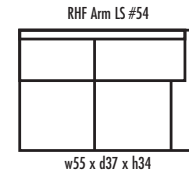

🍁 Made in Canada 🍁

Leather  Craft

M A T H E W

Height • 34 | Width • 115 | Depth • 93

▶ All Canadian Made

▶ All Italian Leather

▶ All Custom Built

▶ Top Grain Leather

# M A T H E W

✦ Made in Canada ✦

Seat Cushion:	2 LBS Laminated Foam
Back Cushion:	Poly Fibre and Foam
Construction:	No Sag
Showwood Finish:	Espresso
Arm Height:	23"
Seat Height:	17"
Seat Depth:	21"
Leg Height:	2.5"