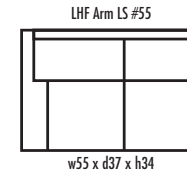

🍁 Made in Canada 🍁

Leather  Craft

M A T H E W

Height • 34 | Width • 115 | Depth • 93

▶ All Canadian Made

▶ All Italian Leather

▶ All Custom Built

▶ Top Grain Leather

# M A T H E W

✦ Made in Canada ✦

Seat Cushion:	2 LBS Laminated Foam
Back Cushion:	Poly Fibre and Foam
Construction:	No Sag
Showwood Finish:	Espresso
Arm Height:	23"
Seat Height:	17"
Seat Depth:	21"
Leg Height:	2.5"