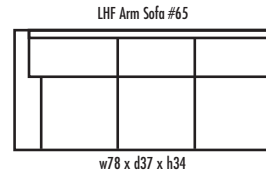

🍁 Made in Canada 🍁

Leather  Craft

M A T H E W

Height • 34 | Width • 115 | Depth • 93

▶ All Canadian Made

▶ All Italian Leather

▶ All Custom Built

▶ Top Grain Leather

# M A T H E W

✦ Made in Canada ✦

Seat Cushion:	2 LBS Laminated Foam
Back Cushion:	Poly Fibre and Foam
Construction:	No Sag
Showwood Finish:	Espresso
Arm Height:	23"
Seat Height:	17"
Seat Depth:	21"
Leg Height:	2.5"