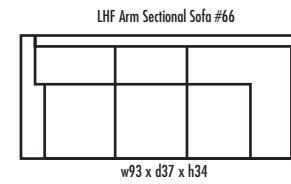

🍁 Made in Canada 🍁

Leather  Craft

M A T H E W

Height • 34 | Width • 115 | Depth • 93

▶ All Canadian Made

▶ All Italian Leather

▶ All Custom Built

▶ Top Grain Leather

# M A T H E W

✦ Made in Canada ✦

Seat Cushion:	2 LBS Laminated Foam
Back Cushion:	Poly Fibre and Foam
Construction:	No Sag
Showwood Finish:	Espresso
Arm Height:	23"
Seat Height:	17"
Seat Depth:	21"
Leg Height:	2.5"