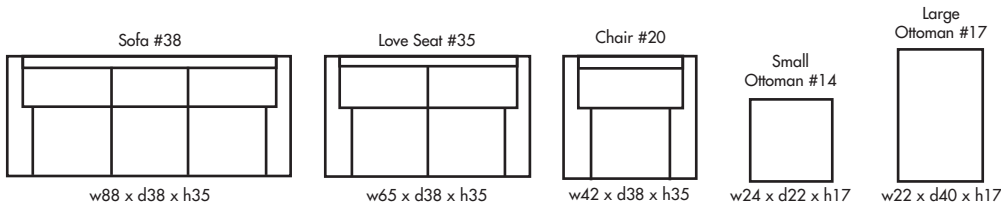

## NEW JERSEY

Height • 35 | Width • 88 | Depth • 38

▶ All Canadian Made

▶ All Italian Leather

▶ All Custom Built

▶ Top Grain Leather

▶ Hardwood Frames

# NEW JERSEY

✦ Made in Canada ✦

Seat Cushion:	2.00 LBS Foam & Fibre Wrap
Back Cushion:	Foam & Fibre Wrap
Construction:	No Sag
Showwood Finish:	Chrome
Arm Height:	24"
Arm Thickness:	9"
Seat Height:	18"
Seat Depth:	21"
Leg Height:	2"