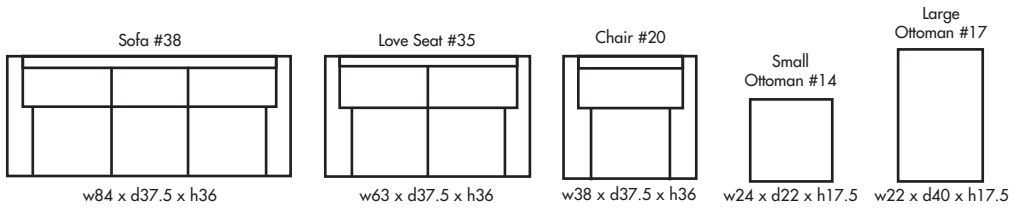

🍁 Made in Canada 🍁

Leather  Craft

PHOENIX

Height • 36 | Width • 84 | Depth • 37.5

▶ All Canadian Made

▶ All Italian Leather

▶ All Custom Built

▶ Top Grain Leather

▶ Hardwood Frames

P H O E N I X

✦ Made in Canada ✦

Seat Cushion:	2.00 LBS Foam & Fibre Wrap
Back Cushion:	Foam & Fibre Wrap
Construction:	No Sag
Showwood Finish:	Chrome
Arm Height:	26"
Arm Thickness:	8"
Seat Height:	18"
Seat Depth:	20.5"
Leg Height:	2"