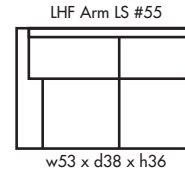

🍁 Made in Canada 🍁

Leather  Craft

POLLA B

Height • 36 | Width • 111 | Depth • 58

▶ All Canadian Made

▶ All Italian Leather

▶ All Custom Built

▶ Top Grain Leather

# P O L L A B

✦ Made in Canada ✦

Seat Cushion:	2.00 LBS Laminated Foam
Back Cushion:	Poly Fiber and Foam
Construction:	No Sag
Showwood Finish:	Walnut
Arm Height:	24"
Seat Height:	18.5"
Seat Depth:	21"
Leg Height:	3"