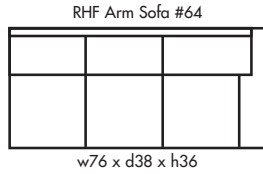

🍁 Made in Canada 🍁

Leather  Craft

POLLA B

Height • 36 | Width • 111 | Depth • 58

▶ All Canadian Made

▶ All Italian Leather

▶ All Custom Built

▶ Top Grain Leather

# P O L L A B

✦ Made in Canada ✦

Seat Cushion:	2.00 LBS Laminated Foam
Back Cushion:	Poly Fiber and Foam
Construction:	No Sag
Showwood Finish:	Walnut
Arm Height:	24"
Seat Height:	18.5"
Seat Depth:	21"
Leg Height:	3"