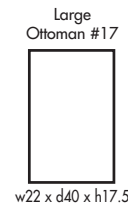

🍁 Made in Canada 🍁

Leather  Craft

POLLA B

Height • 36 | Width • 111 | Depth • 58

▶ All Canadian Made

▶ All Italian Leather

▶ All Custom Built

▶ Top Grain Leather

# P O L L A B

✦ Made in Canada ✦

Seat Cushion:	2.00 LBS Laminated Foam
Back Cushion:	Poly Fiber and Foam
Construction:	No Sag
Showwood Finish:	Walnut
Arm Height:	24"
Seat Height:	18.5"
Seat Depth:	21"
Leg Height:	3"