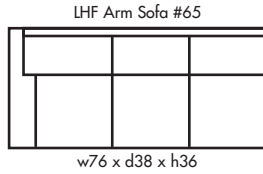

🍁 Made in Canada 🍁

Leather  Craft

POLLA B

Height • 36 | Width • 111 | Depth • 58

▶ All Canadian Made

▶ All Italian Leather

▶ All Custom Built

▶ Top Grain Leather

# P O L L A B

✦ Made in Canada ✦

Seat Cushion:	2.00 LBS Laminated Foam
Back Cushion:	Poly Fiber and Foam
Construction:	No Sag
Showwood Finish:	Walnut
Arm Height:	24"
Seat Height:	18.5"
Seat Depth:	21"
Leg Height:	3"