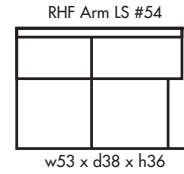

🍁 Made in Canada 🍁

Leather  Craft

POLLA B

Height • 36 | Width • 111 | Depth • 58

▶ All Canadian Made

▶ All Italian Leather

▶ All Custom Built

▶ Top Grain Leather

# P O L L A B

✦ Made in Canada ✦

Seat Cushion:	2.00 LBS Laminated Foam
Back Cushion:	Poly Fiber and Foam
Construction:	No Sag
Showwood Finish:	Walnut
Arm Height:	24"
Seat Height:	18.5"
Seat Depth:	21"
Leg Height:	3"