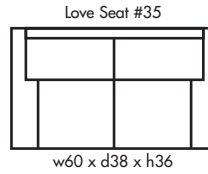

🍁 Made in Canada 🍁

Leather  Craft

POLLA B

Height • 36 | Width • 111 | Depth • 58

▶ All Canadian Made

▶ All Italian Leather

▶ All Custom Built

▶ Top Grain Leather

# P O L L A B

✦ Made in Canada ✦

Seat Cushion:	2.00 LBS Laminated Foam
Back Cushion:	Poly Fiber and Foam
Construction:	No Sag
Showwood Finish:	Walnut
Arm Height:	24"
Seat Height:	18.5"
Seat Depth:	21"
Leg Height:	3"