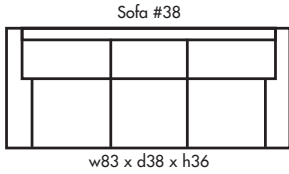

🍁 Made in Canada 🍁

Leather  Craft

POLLA B

Height • 36 | Width • 111 | Depth • 58

▶ All Canadian Made

▶ All Italian Leather

▶ All Custom Built

▶ Top Grain Leather

# P O L L A B

✦ Made in Canada ✦

Seat Cushion:	2.00 LBS Laminated Foam
Back Cushion:	Poly Fiber and Foam
Construction:	No Sag
Showwood Finish:	Walnut
Arm Height:	24"
Seat Height:	18.5"
Seat Depth:	21"
Leg Height:	3"