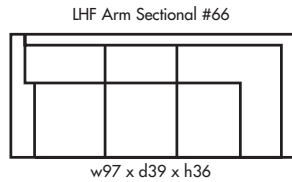

🍁 Made in Canada 🍁

Leather  Craft

POLLA B

Height • 36 | Width • 111 | Depth • 58

▶ All Canadian Made

▶ All Italian Leather

▶ All Custom Built

▶ Top Grain Leather

# P O L L A B

✦ Made in Canada ✦

Seat Cushion:	2.00 LBS Laminated Foam
Back Cushion:	Poly Fiber and Foam
Construction:	No Sag
Showwood Finish:	Walnut
Arm Height:	24"
Seat Height:	18.5"
Seat Depth:	21"
Leg Height:	3"