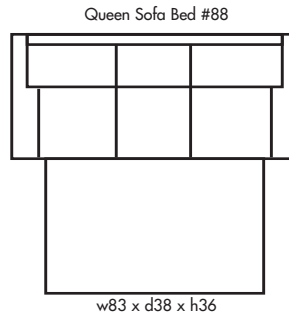

🍁 Made in Canada 🍁

Leather  Craft

POLLA B

Height • 36 | Width • 111 | Depth • 58

▶ All Canadian Made

▶ All Italian Leather

▶ All Custom Built

▶ Top Grain Leather

# P O L L A B

✦ Made in Canada ✦

Seat Cushion:	2.00 LBS Laminated Foam
Back Cushion:	Poly Fiber and Foam
Construction:	No Sag
Showwood Finish:	Walnut
Arm Height:	24"
Seat Height:	18.5"
Seat Depth:	21"
Leg Height:	3"