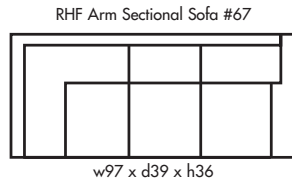

🍁 Made in Canada 🍁

Leather  Craft

POLLA B

Height • 36 | Width • 111 | Depth • 58

▶ All Canadian Made

▶ All Italian Leather

▶ All Custom Built

▶ Top Grain Leather

# P O L L A B

✦ Made in Canada ✦

Seat Cushion:	2.00 LBS Laminated Foam
Back Cushion:	Poly Fiber and Foam
Construction:	No Sag
Showwood Finish:	Walnut
Arm Height:	24"
Seat Height:	18.5"
Seat Depth:	21"
Leg Height:	3"