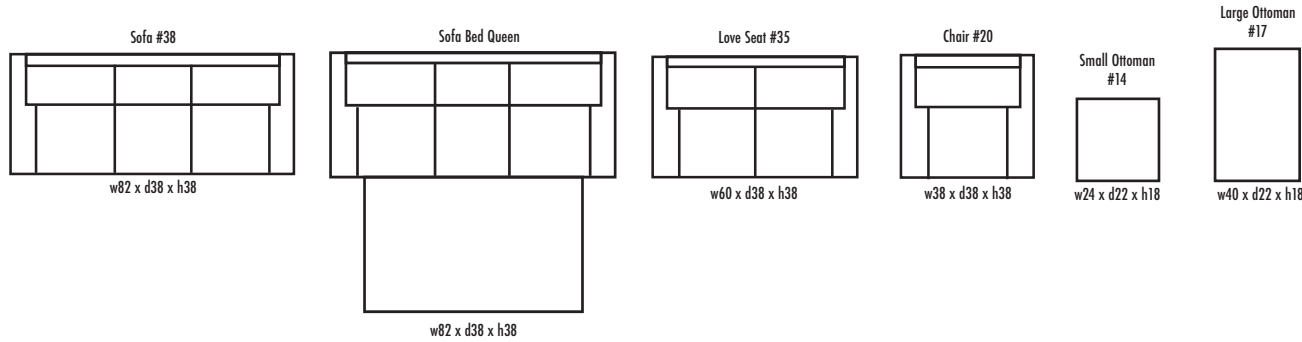

🍁 Made in Canada 🍁

Leather  Craft

ST. THOMAS

Height • 38 | Width • 82 | Depth • 38

▶ All Canadian Made

▶ All Italian Leather

▶ All Custom Built

▶ Top Grain Leather

# S T . T H O M A S

✦ Made in Canada ✦

Seat Cushion:	2 LBS Laminated Foam
Back Cushion:	Poly Fibre and Foam
Construction:	No Sag
Showwood Finish:	Red Walnut
Arm Height:	25"
Seat Height:	20"
Seat Depth:	20"
Leg Height:	4"