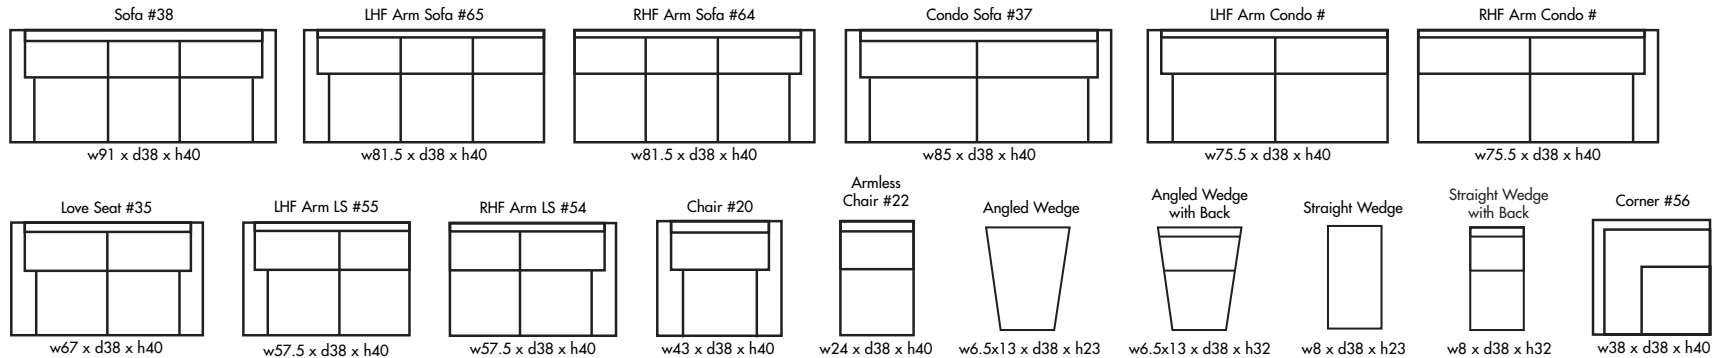

## 607 RECLINER CONDO SOFA

Height • 40 | Width • 85 | Depth • 38

▶ All Canadian Made

▶ All Italian Leather

▶ All Custom Built

▶ Top Grain Leather

▶ Hardwood Frames

# 607 RECLINER CONDO SOFA

✦ Made in Canada ✦

Seat Cushion:	2.5 LBS Foam
Back Cushion:	Poly Fiber and Foam
Construction:	No Sag
Showwood Finish:	N/A
Arm Height:	25"
Seat Height:	18.5"
Seat Depth:	20"
Leg Height:	Metal Base