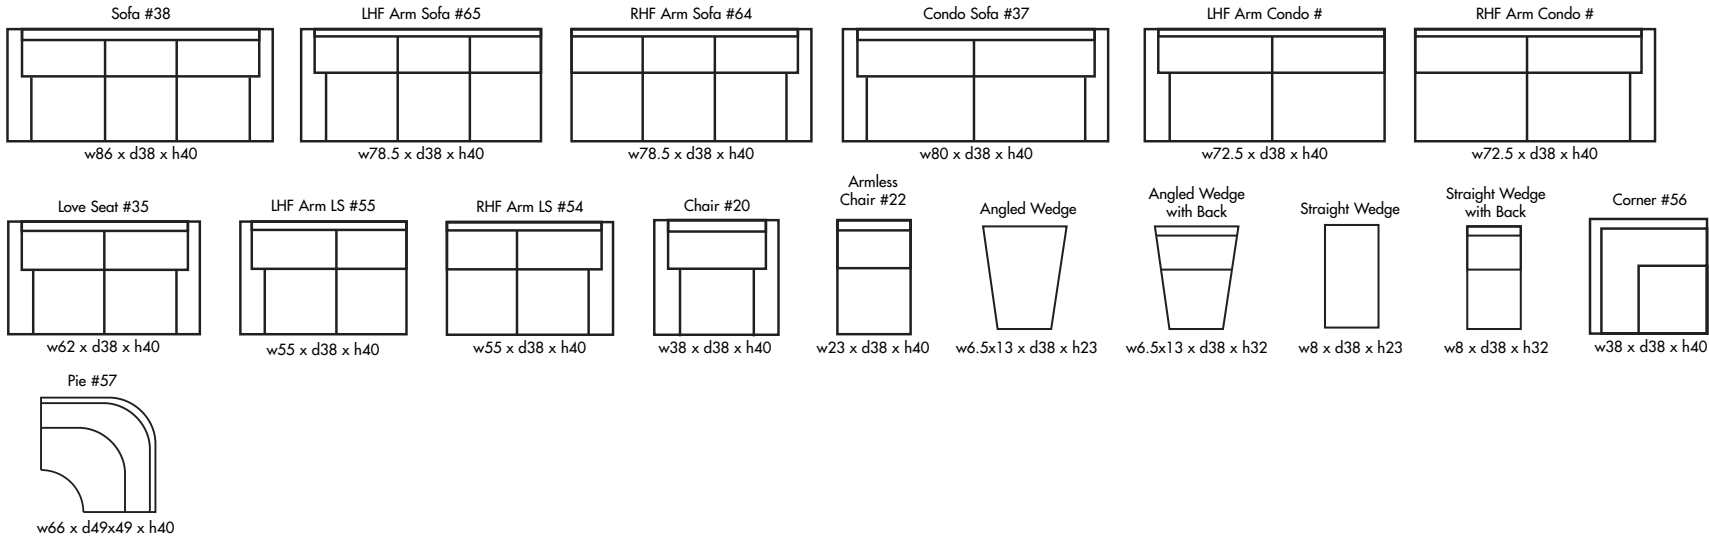

🇨🇦 Made in Canada 🇨🇦

608 RECLINER CONDO SOFA

Height • 40 | Width • 80 | Depth • 38

▶ All Canadian Made

▶ All Italian Leather

▶ All Custom Built

▶ Top Grain Leather

▶ Hardwood Frames

608 RECLINER CONDO SOFA

✦ Made in Canada ✦

Seat Cushion:	2.5 LBS Foam
Back Cushion:	Poly Fiber and Foam
Construction:	No Sag
Showwood Finish:	N/A
Arm Height:	24"
Seat Height:	18.5"
Seat Depth:	20.5"
Leg Height:	Metal Base