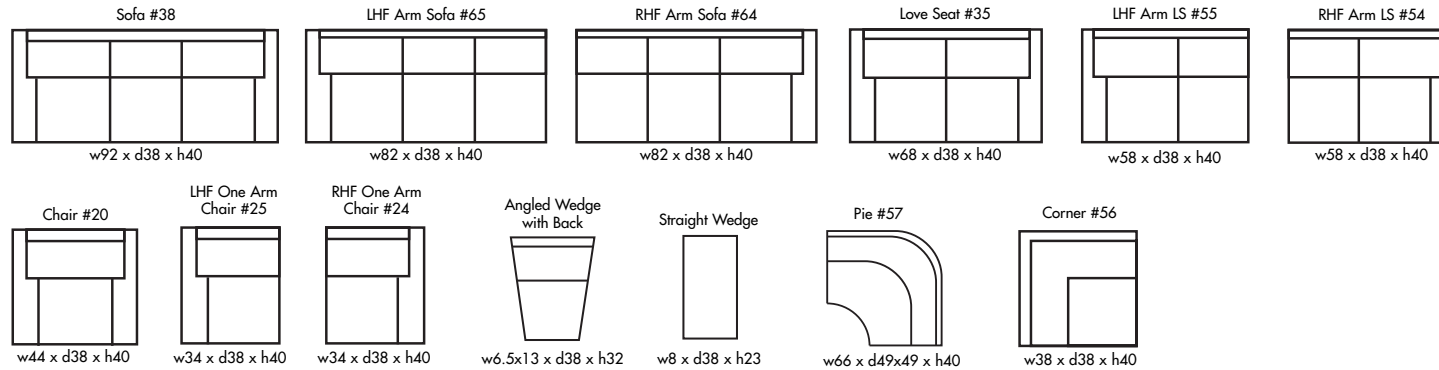

🇨🇦 Made in Canada 🇨🇦

609 RECLINER

Height • 40 | Width • 92 | Depth • 38

▶ All Canadian Made

▶ All Italian Leather

▶ All Custom Built

▶ Top Grain Leather

▶ Hardwood Frames

609 RECLINER

✦ Made in Canada ✦

Seat Cushion:	2.5 LBS Foam
Back Cushion:	Poly Fiber and Foam
Construction:	No Sag
Showwood Finish:	N/A
Arm Height:	24"
Seat Height:	18"
Seat Depth:	21"
Leg Height:	Metal Base