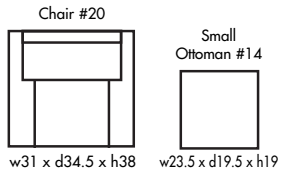

🍁 Made in Canada 🍁

795

Height • 38 | Width • 31 | Depth • 34.5

▶ All Canadian Made

▶ All Italian Leather

▶ All Custom Built

▶ Top Grain Leather

▶ Hardwood Frames

7 9 5

🍁 Made in Canada 🍁

Seat Cushion:	Feather Blend Seat
Back Cushion:	Poly Fiber and Foam
Construction:	No Sag
Showwood Finish:	Expresso
Arm Height:	23"
Seat Height:	18"
Seat Depth:	23"
Leg Height:	5"