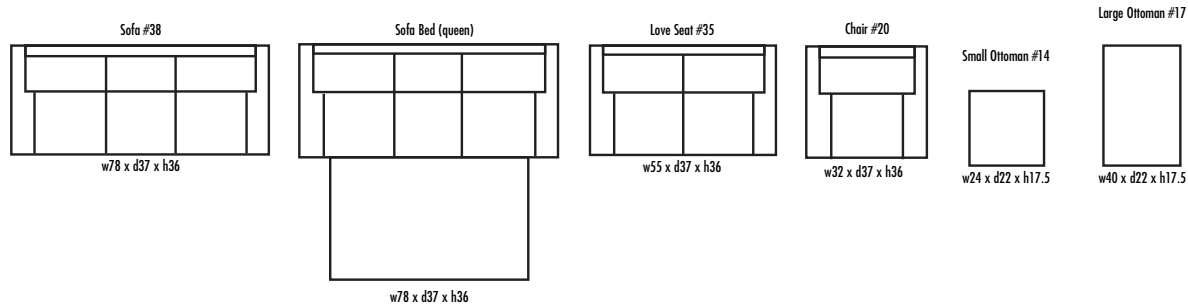

🍁 Made in Canada 🍁

MARKHAM

Height • 36 | Width • 78 | Depth • 37

▶ All Canadian Made

▶ All Italian Leather

▶ All Custom Built

▶ Top Grain Leather

▶ Hardwood Frames

M A R K H A M

🍁 Made in Canada 🍁

Seat Cushion:	2 LBS Laminated Foam
Back Cushion:	Poly Fibre and Foam
Construction:	No Sag
Showwood Finish:	Expresso or Crome
Arm Height:	28"
Seat Height:	19"
Seat Depth:	21"
Leg Height:	5"