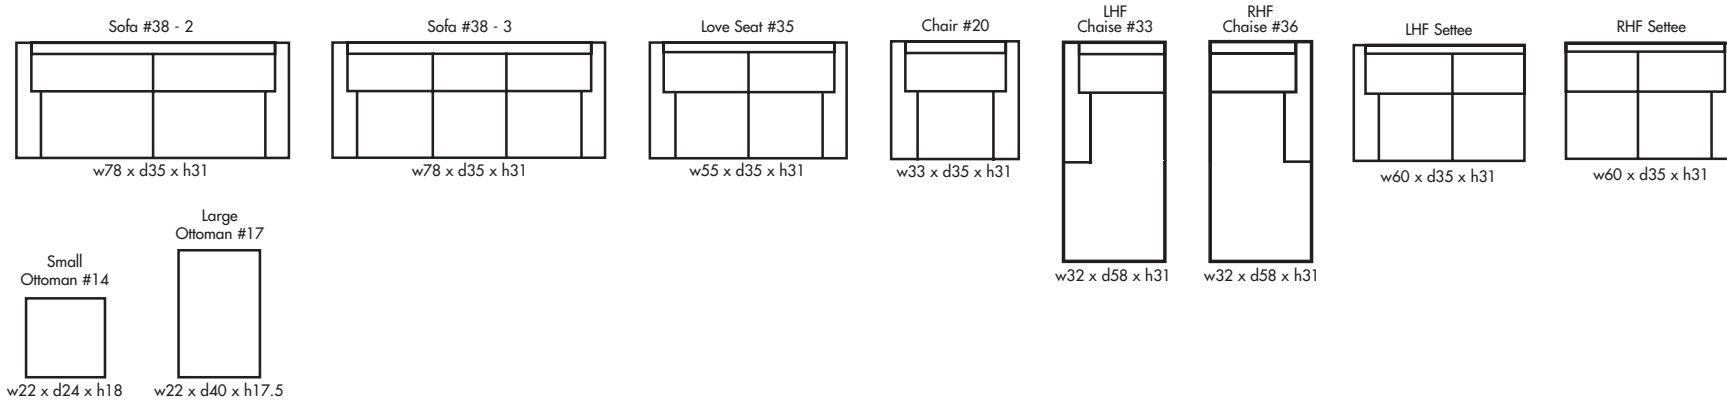

## METROPOLITAN 100

Height • 31 | Width • 92 | Depth • 58

▶ All Canadian Made

▶ All Italian Leather

▶ All Custom Built

▶ Top Grain Leather

▶ Hardwood Frames

# METROPOLITAN 100

✦ Made in Canada ✦

Seat Cushion:	2.00 LBS Foam & Fiber
Back Cushion:	Foam & Fibre
Construction:	No Sag
Showwood Finish:	Chrome
Arm Height:	25"
Seat Height:	18"
Seat Depth:	22"
Leg Height:	6"