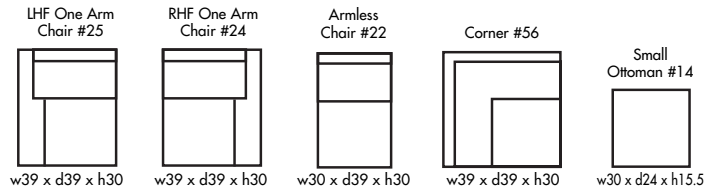

🍁 Made in Canada 🍁

MILAN

Height • 30 | Width • 108 | Depth • 108

▶ All Canadian Made

▶ All Italian Leather

▶ All Custom Built

▶ Top Grain Leather

▶ Hardwood Frames

M I L A N

✦ Made in Canada ✦

Seat Cushion:	2.5 LBS Foam
Back Cushion:	Poly and Fiber
Construction:	No Sag
Showwood Finish:	Espresso
Arm Height:	25"
Seat Height:	15.5"
Seat Depth:	24"
Leg Height:	3"

40 Ronson Drive Unit 6&7
Etobicoke ON M9W 1B3 Canada
T:416.614.9155 F:416.614.9126