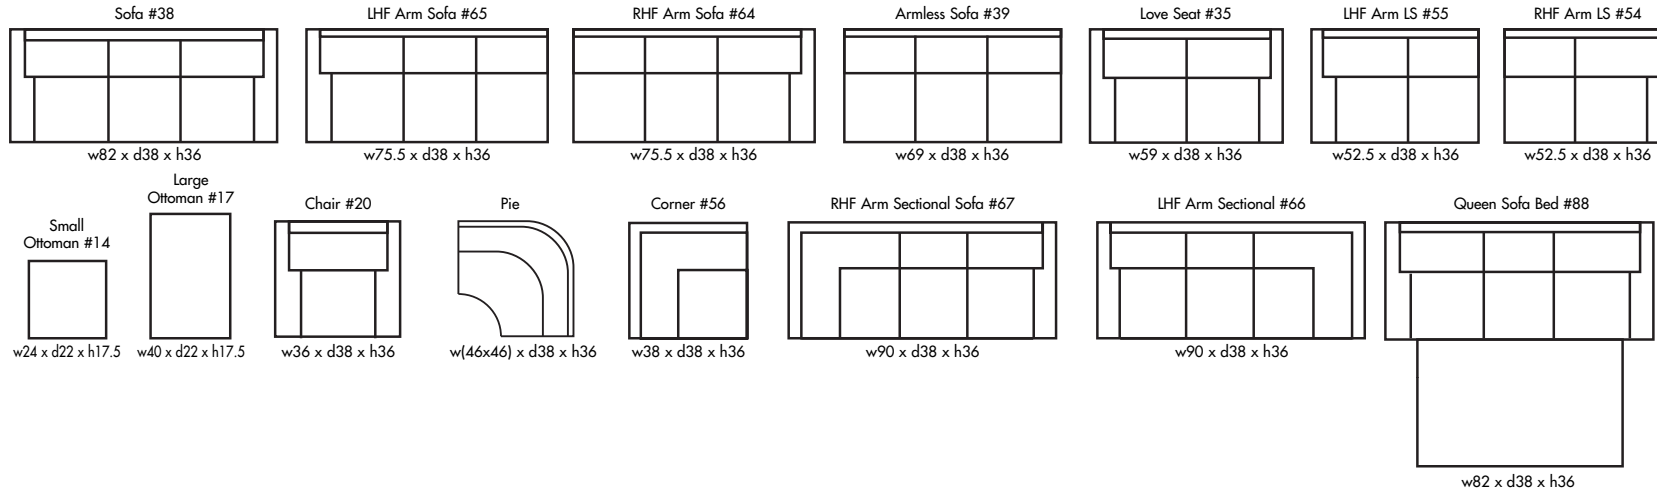

🍁 Made in Canada 🍁

S A R A A

Height • 36 | Width • 82 | Depth • 38

▶ All Canadian Made

▶ All Italian Leather

▶ All Custom Built

▶ Top Grain Leather

▶ Hardwood Frames

S A R A A

🇨🇦 Made in Canada 🇨🇦

Seat Cushion:	2.00 lbs Laminated Foam
Back Cushion:	Polyfiber and Foam
Construction:	No Sag
Showwood Finish:	Walnut
Arm Height:	26"
Seat Height:	18"
Seat Depth:	21"
Leg Height:	3"