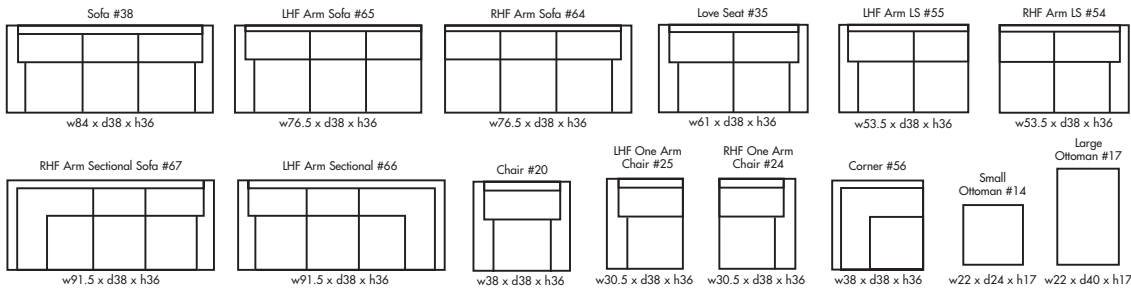

🇨🇦 Made in Canada 🇨🇦

Leather  Craft

DUBLIN

Height • 36 | Width • 84 | Depth • 38

▶ All Canadian Made

▶ All Italian Leather

▶ All Custom Built

▶ Top Grain Leather

▶ Hardwood Frames

DUBLIN

🍁 Made in Canada 🍁

Seat Cushion:	2 LBS Laminated Foam
Back Cushion:	Poly Fiber and Foam
Construction:	No Sag
Showwood Finish:	Espresso
Arm Height:	25.5"
Seat Height:	17.5"
Seat Depth:	21"
Leg Height:	2.5"