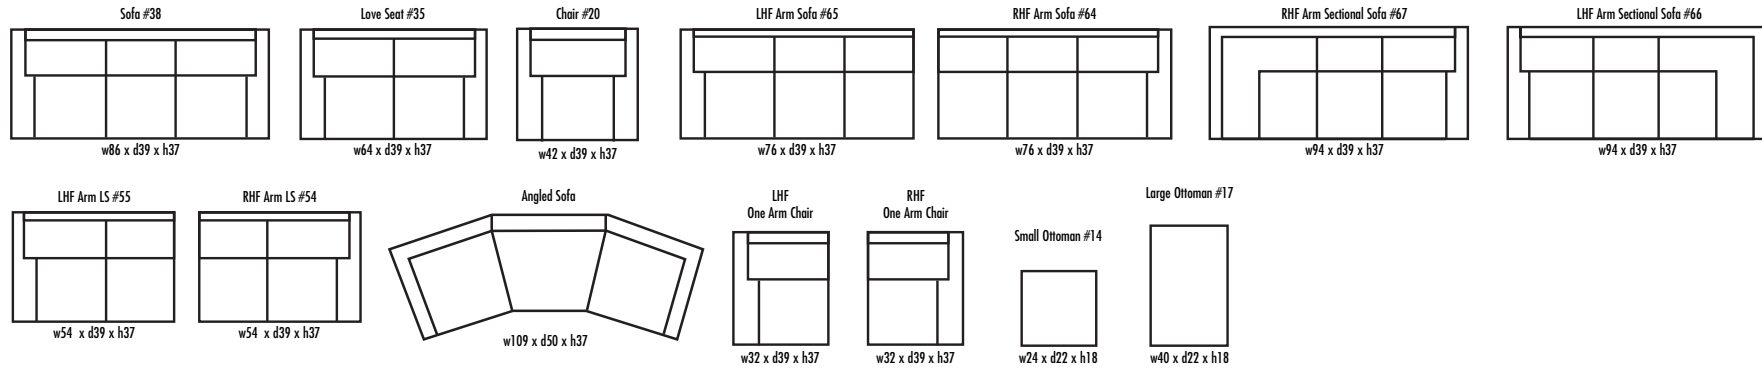

🇨🇦 Made in Canada 🇨🇦

FLAGSTAFF

Height • 37 | Width • 109 | Depth • 50

▶ All Canadian Made

▶ All Italian Leather

▶ All Custom Built

▶ Top Grain Leather

▶ Hardwood Frames

FLAGSTAFF

🍁 Made in Canada 🍁

Seat Cushion:	2.5 LBS Foam Fibre Wrap
Back Cushion:	Poly Fibre and Foam
Construction:	No Sag
Showwood Finish:	Red Walnut
Arm Height:	29"
Seat Height:	20.5"
Seat Depth:	21"
Leg Height:	3"