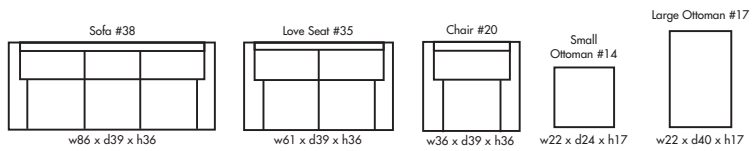

🇨🇦 Made in Canada 🇨🇦

PORTLAND

Height • 36 | Width • 86 | Depth • 39

▶ All Canadian Made

▶ All Italian Leather

▶ All Custom Built

▶ Top Grain Leather

▶ Hardwood Frames

P O R T L A N D

✦ Made in Canada ✦

Seat Cushion:	2 LBS of Laminated Foam
Back Cushion:	Poly Fiber and Foam
Construction:	No Sag
Showwood Finish:	Espresso
Arm Height:	24"
Seat Height:	18"
Seat Depth:	22"
Leg Height:	4"