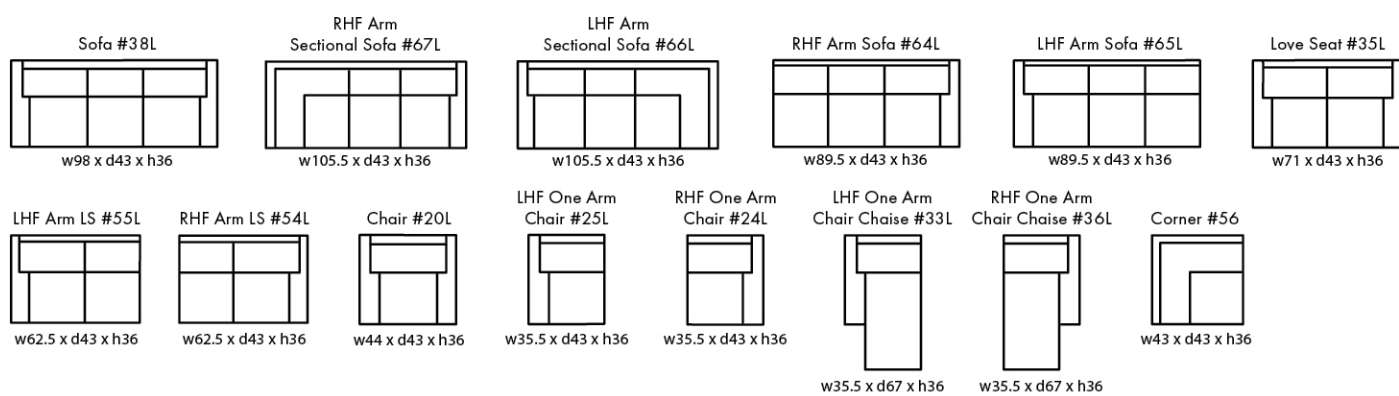

🇨🇦 Made in Canada 🇨🇦

Rosseau

Height • 36 | Width • 86 | Depth • 43

▶ All Canadian Made ▶ All Italian Leather ▶ All Custom Built ▶ Top Grain Leather ▶ Hardwood Frames

ROSSEAU

🇨🇦 Made in Canada 🇨🇦

ROSSEAU LARGE

Seat Cushion:	2 Lbs Laminated Foam or Feather Blend	Arm Height:	25"
Back Cushion:	Dacron	Seat Height:	18.5"
Construction:	No Sag	Seat Depth:	24.5"
Showwood Finish:	Espresso	Leg Height:	3"

Your 11 x 8.5in Sell Sheet Proof