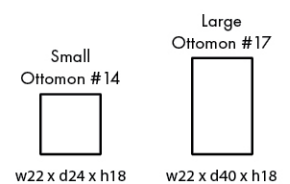

🇨🇦 Made in Canada 🇨🇦

Rosseau

Height • 36 | Width • 86 | Depth • 43

▶ All Canadian Made ▶ All Italian Leather ▶ All Custom Built ▶ Top Grain Leather ▶ Hardwood Frames

ROSSEAU

🇨🇦 Made in Canada 🇨🇦

ROSSEAU LARGE

Seat Cushion:	2 Lbs Laminated Foam or Feather Blend	Arm Height:	25"
Back Cushion:	Dacron	Seat Height:	18.5"
Construction:	No Sag	Seat Depth:	24.5"
Showwood Finish:	Espresso	Leg Height:	3"

Your 11 x 8.5in Sell Sheet Proof