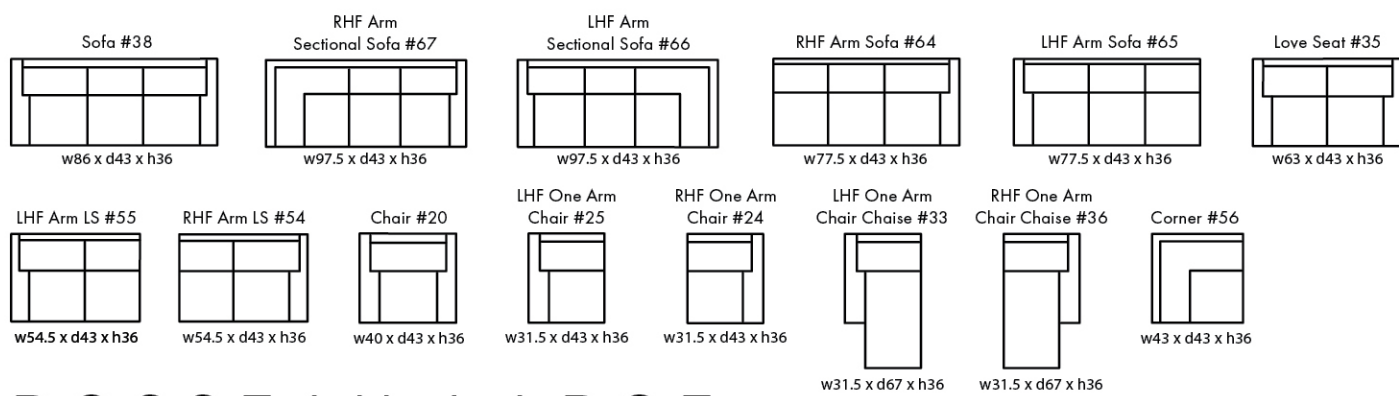

🇨🇦 Made in Canada 🇨🇦

Rosseau

Height • 36 | Width • 86 | Depth • 43

▶ All Canadian Made ▶ All Italian Leather ▶ All Custom Built ▶ Top Grain Leather ▶ Hardwood Frames

ROSSEAU

🇨🇦 Made in Canada 🇨🇦

ROSSEAU LARGE

Seat Cushion:	2 Lbs Laminated Foam or Feather Blend	Arm Height:	25"
Back Cushion:	Dacron	Seat Height:	18.5"
Construction:	No Sag	Seat Depth:	24.5"
Showwood Finish:	Espresso	Leg Height:	3"

Your 11 x 8.5in Sell Sheet Proof